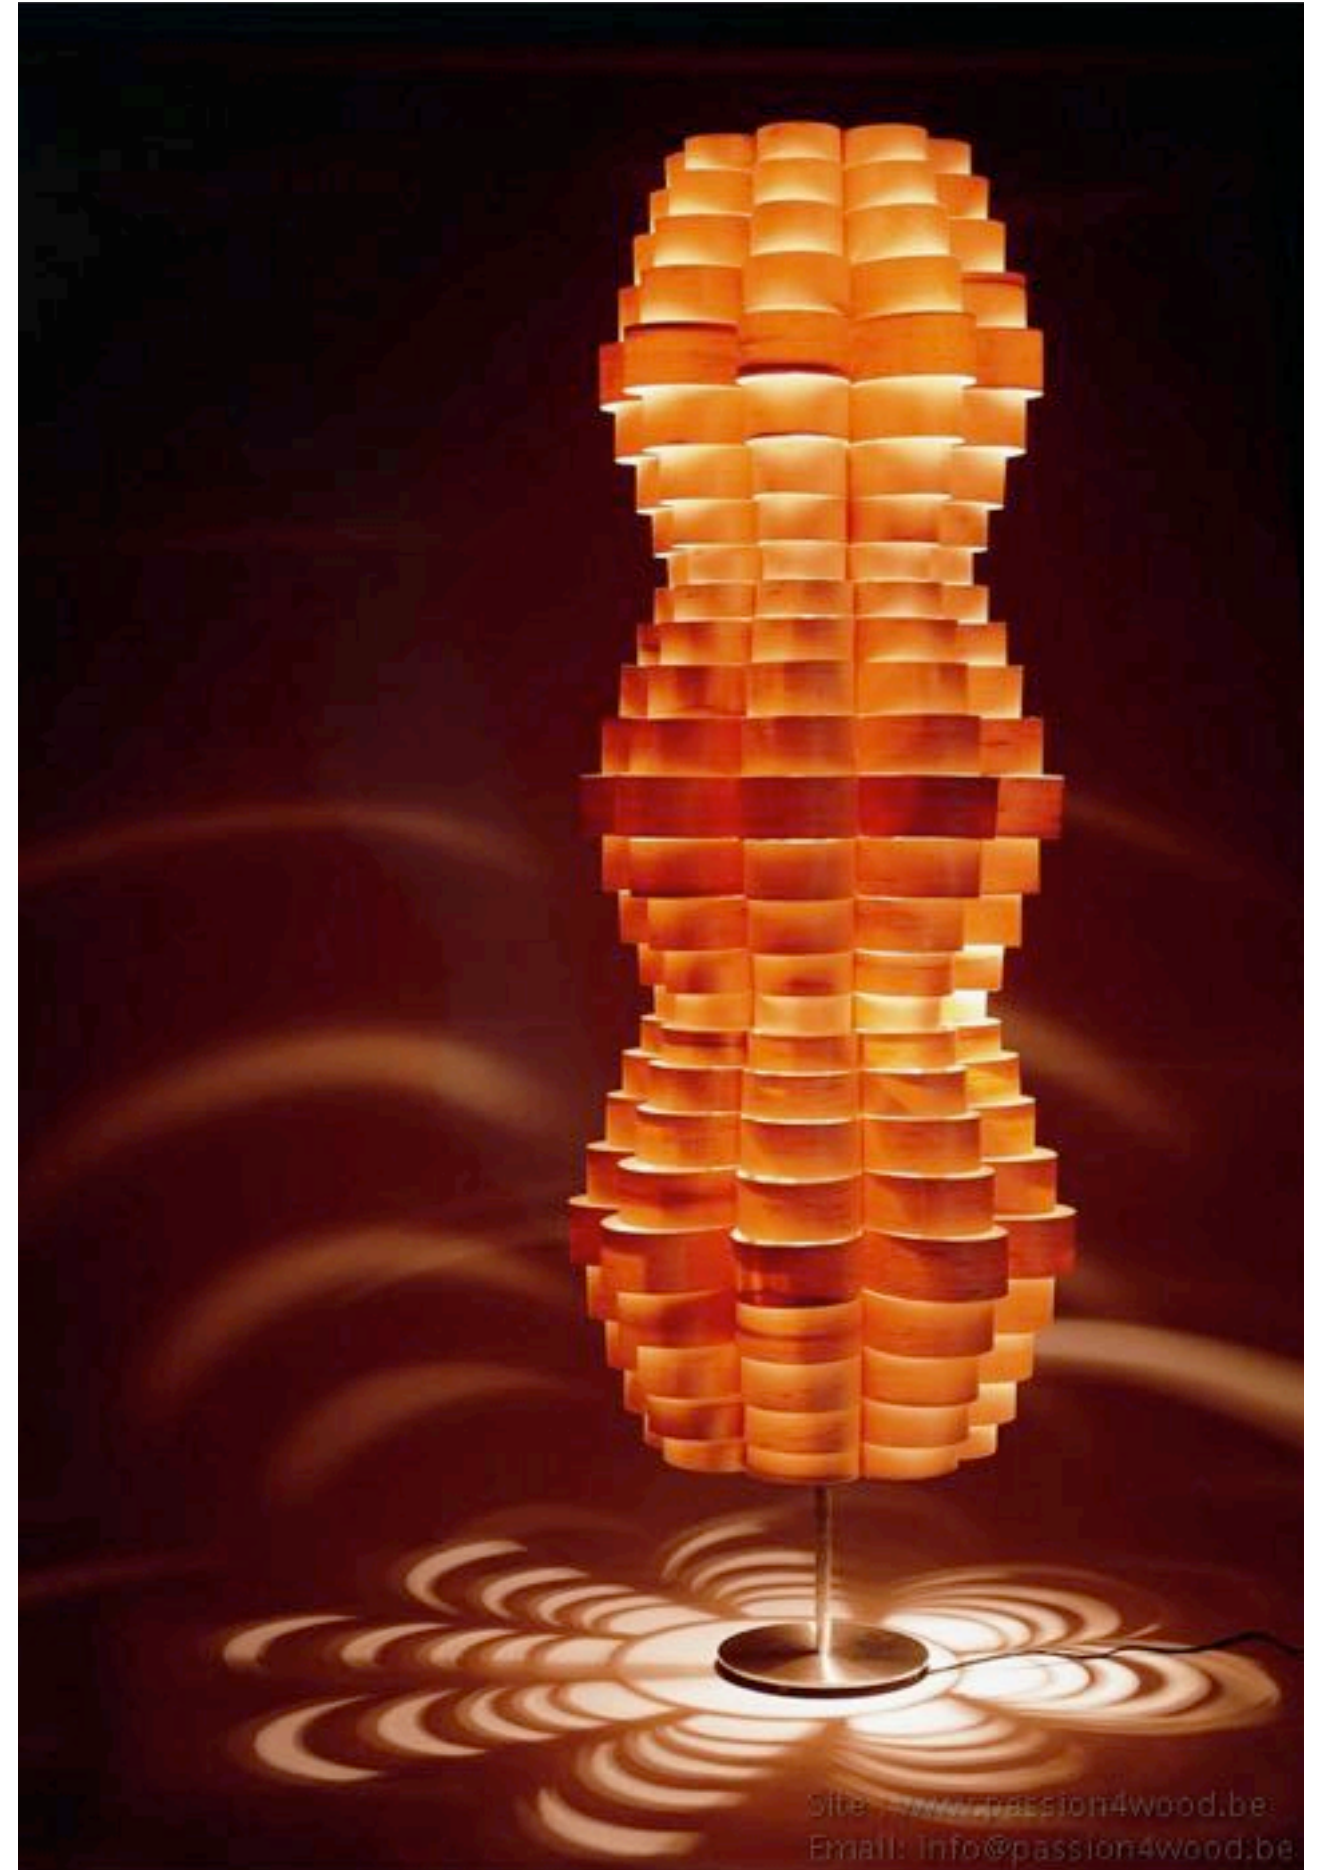

# Glow

TOUCHABLE

1 x max 20W E27  
 2kg

Wood	Code
Ash	50 00 00
Tulipwood	60 00 00
Walnut	70 00 00

3 x max 20W E27  
 9kg

Wood	Code	+ Wood	Code
Tulipwood	60 00 00	+ Zebirano	60 90 00

3 x max 20W E27  
 15kg

Wood	Code
Tulipwood	60 00 00