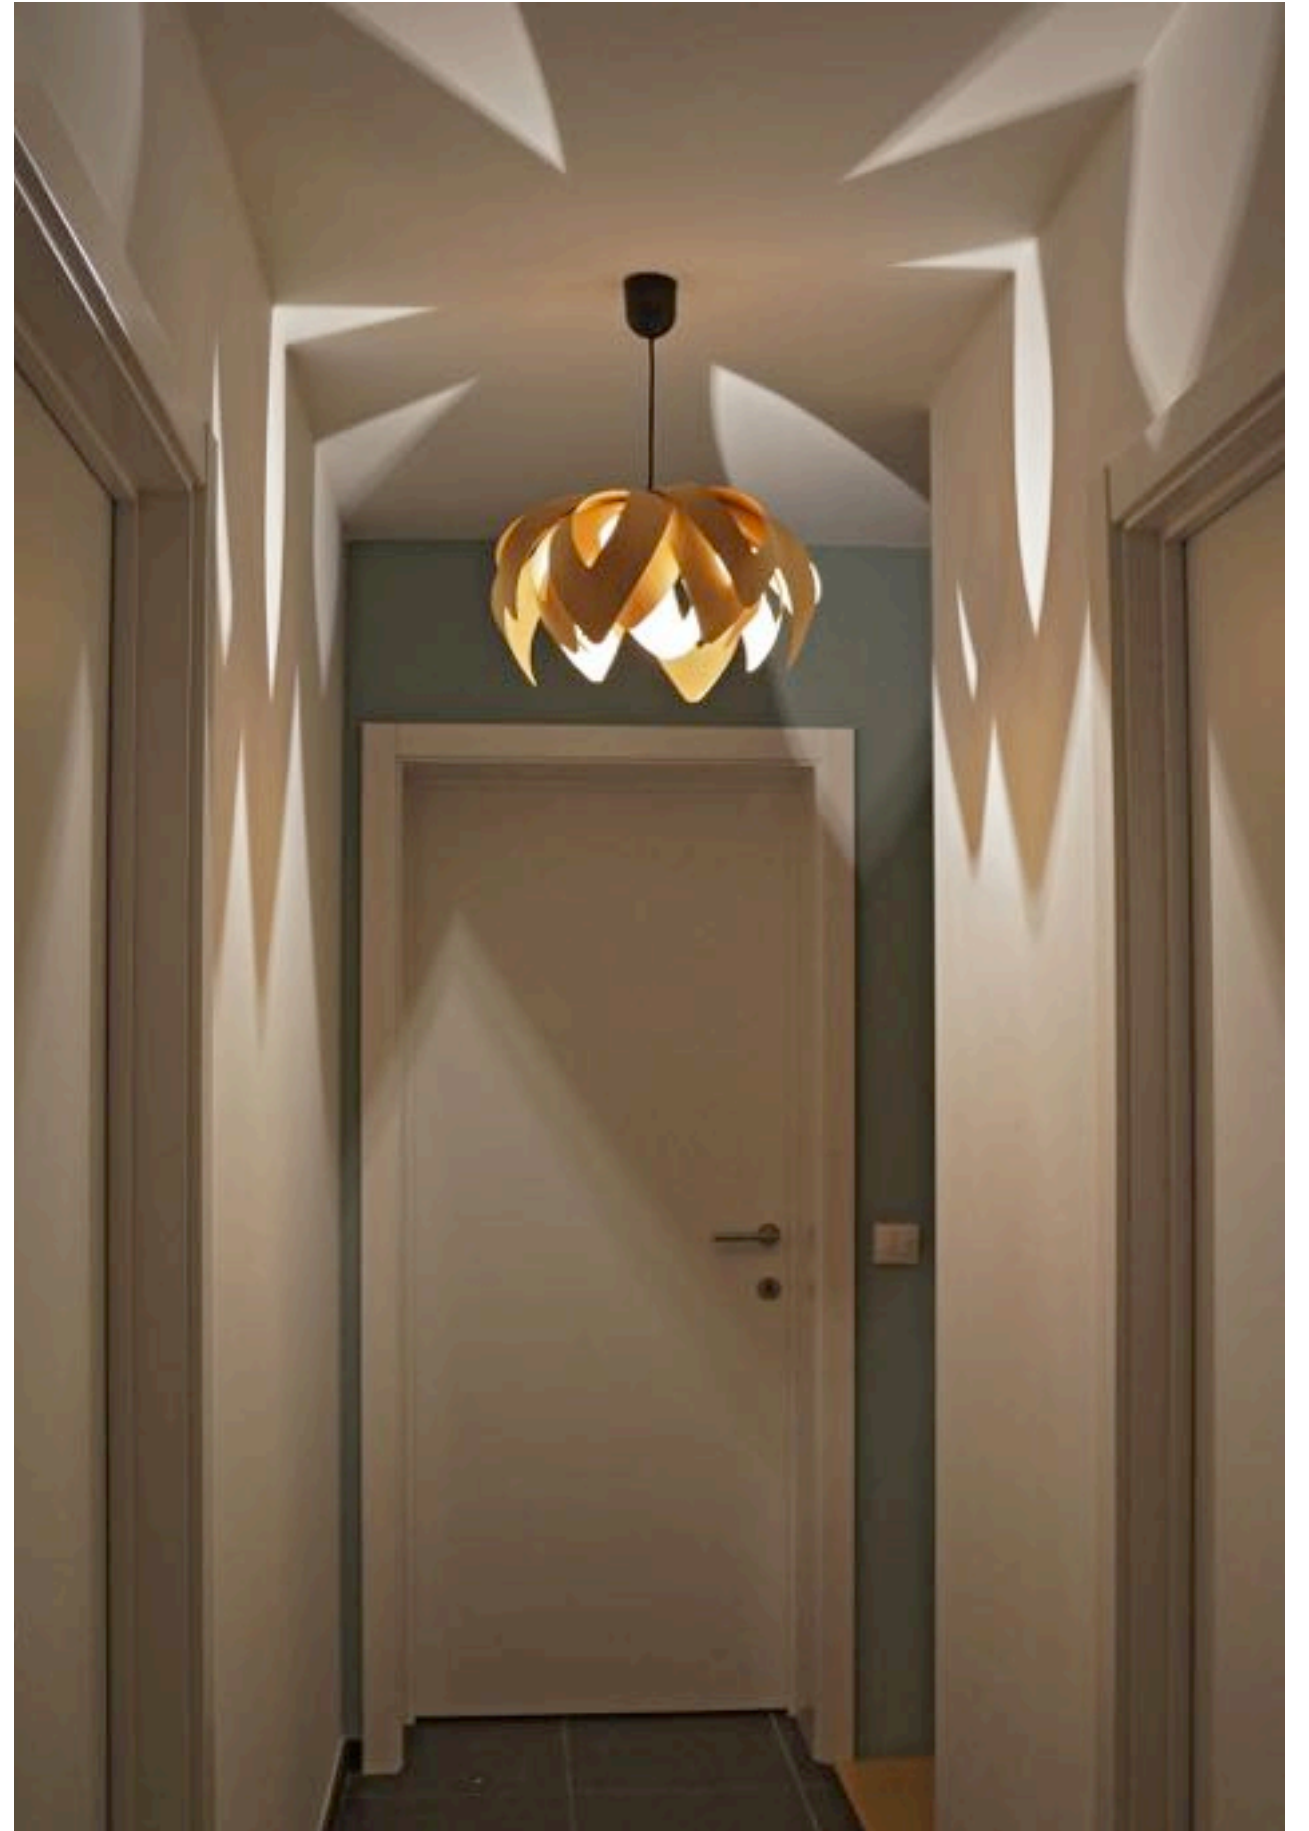

# Tulip

WOODLIGHT.be

1 x max 20W E27

	Wood Outside +	Wood Inside	Code
HL Tulip M	Pine	Pine	15 15 00
	Oak	Oak	30 30 00
	Makore	Maple	55 40 00
	Wenge	Maple	80 40 00

1 x max 20W E27

	Wood Outside +	Wood Inside	Code
HL Tulip L	Pine	Pine	15 15 00
	Oak	Oak	30 30 00
	Makore	Maple	55 40 00
	Wenge	Maple	80 40 00