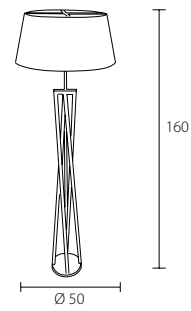

# Wing

TOUCHABLE

1 x max 20W E27

3kg

	Wood	Code
FL Wing	Ash	50 00 00

1 x max 20W E27

2kg

	Wood	Code
TL Wing 927	Walnut	70 00 00