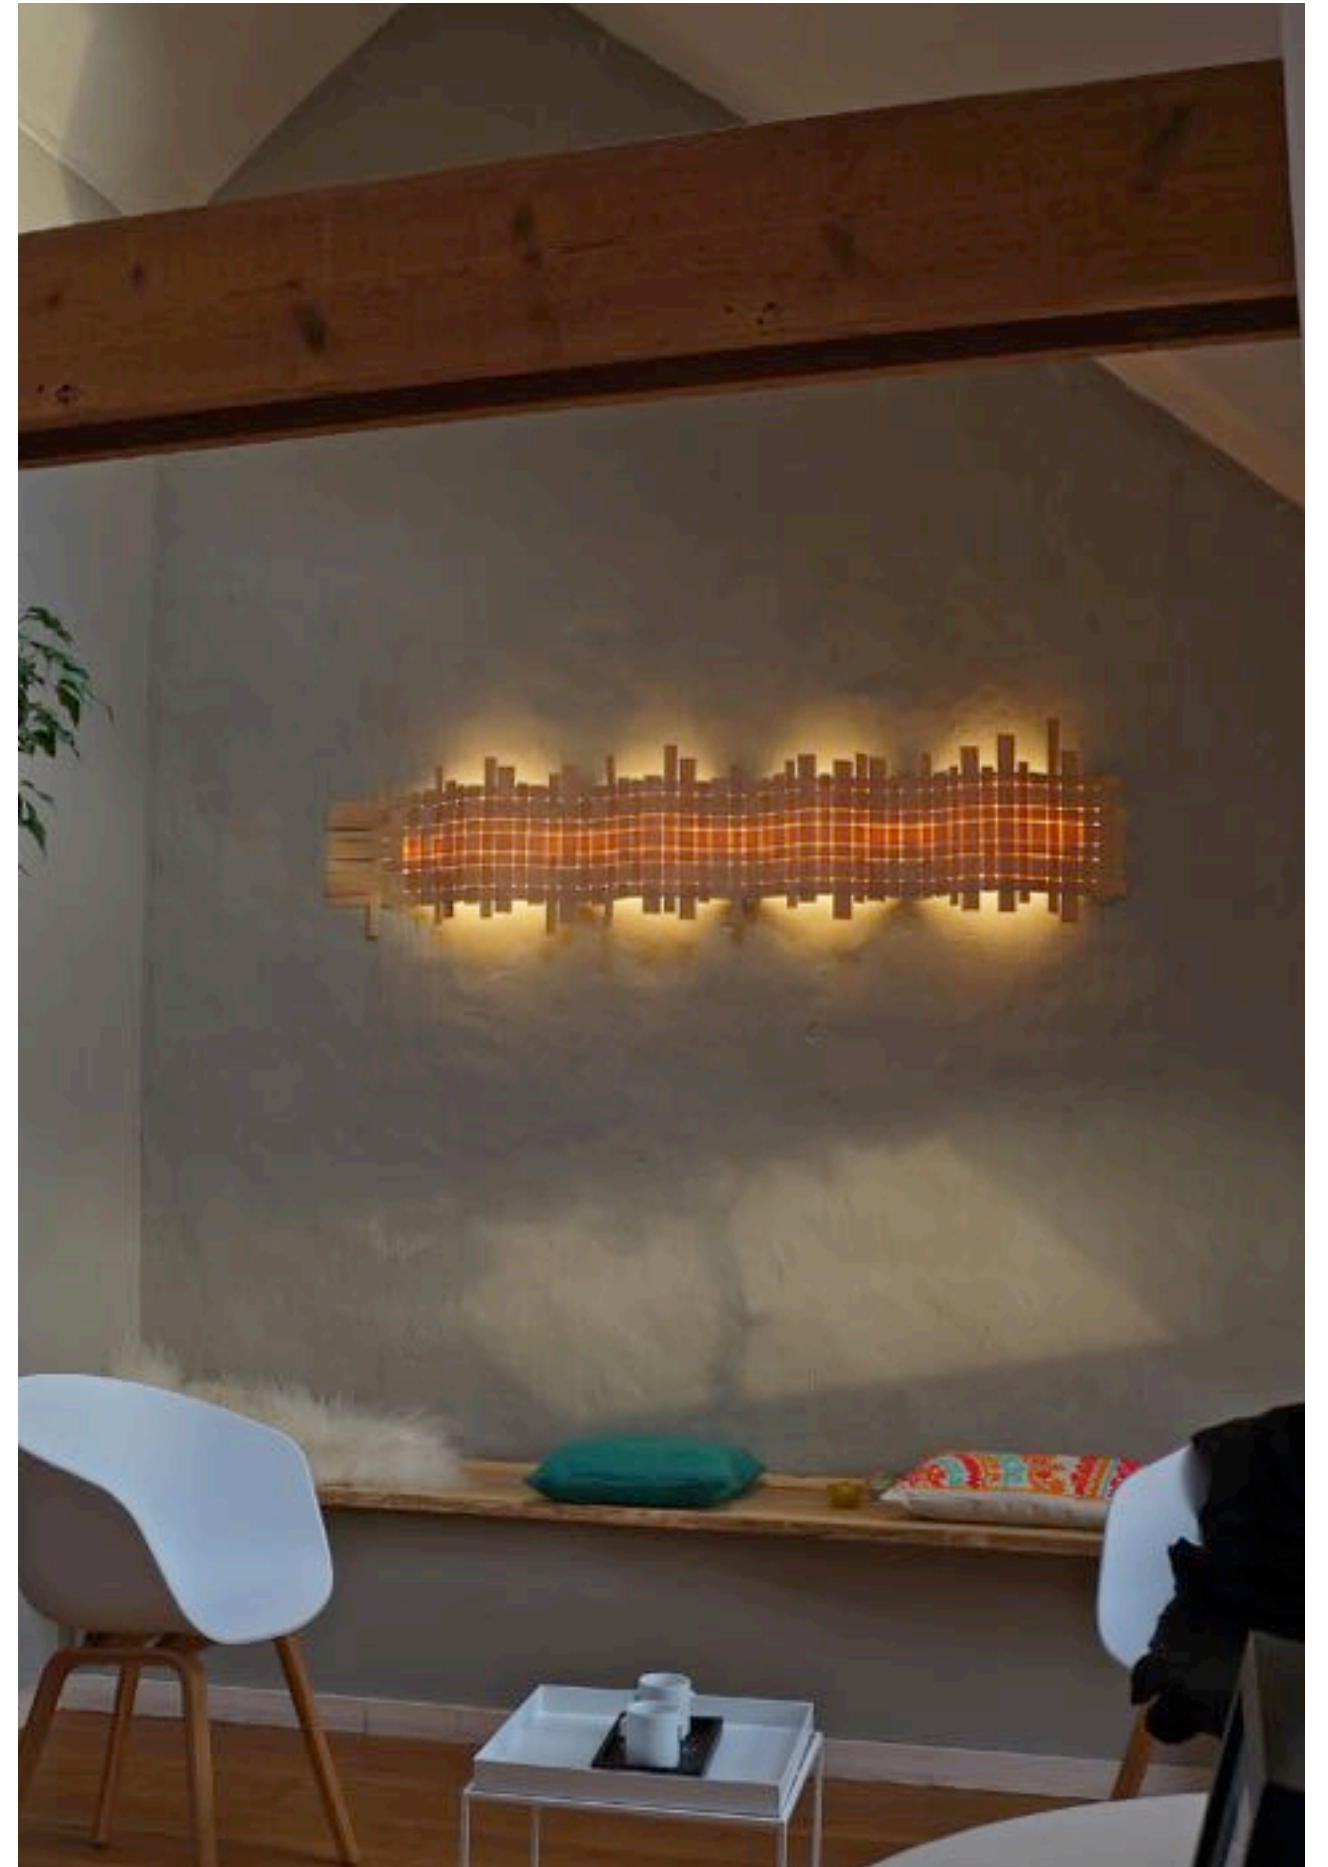

Wave

WOODLIGHT.be

1 x LED strip

Wood	Code
WL Wave M	Oak 30 00 00
	Maple 40 00 00
	Walnut 70 00 00

3, 4 or 5 x max 20W E27

Wood	Code
HL Wave-Fr S	Oak 30 00 00
HL Wave-Fr M	Maple 40 00 00
HL Wave-Fr L	Walnut 70 00 00

3, 4 or 5 x max 20W E27

Wood	Code
HL Wave S	Oak 30 00 00
HL Wave M	Maple 40 00 00
HL Wave L	Walnut 70 00 00