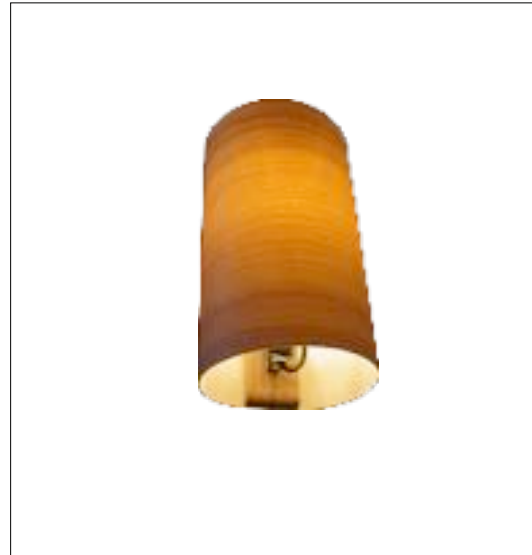

Tube mini

WOODLIGHT.be

1 x max 20W E27

H 20 cm
Dia 13 cm

Wood	Code
Oak	30 00 00
Ash	50 00 00
Walnut	70 00 00
Zebrano	90 00 00

WL Tube-mini S