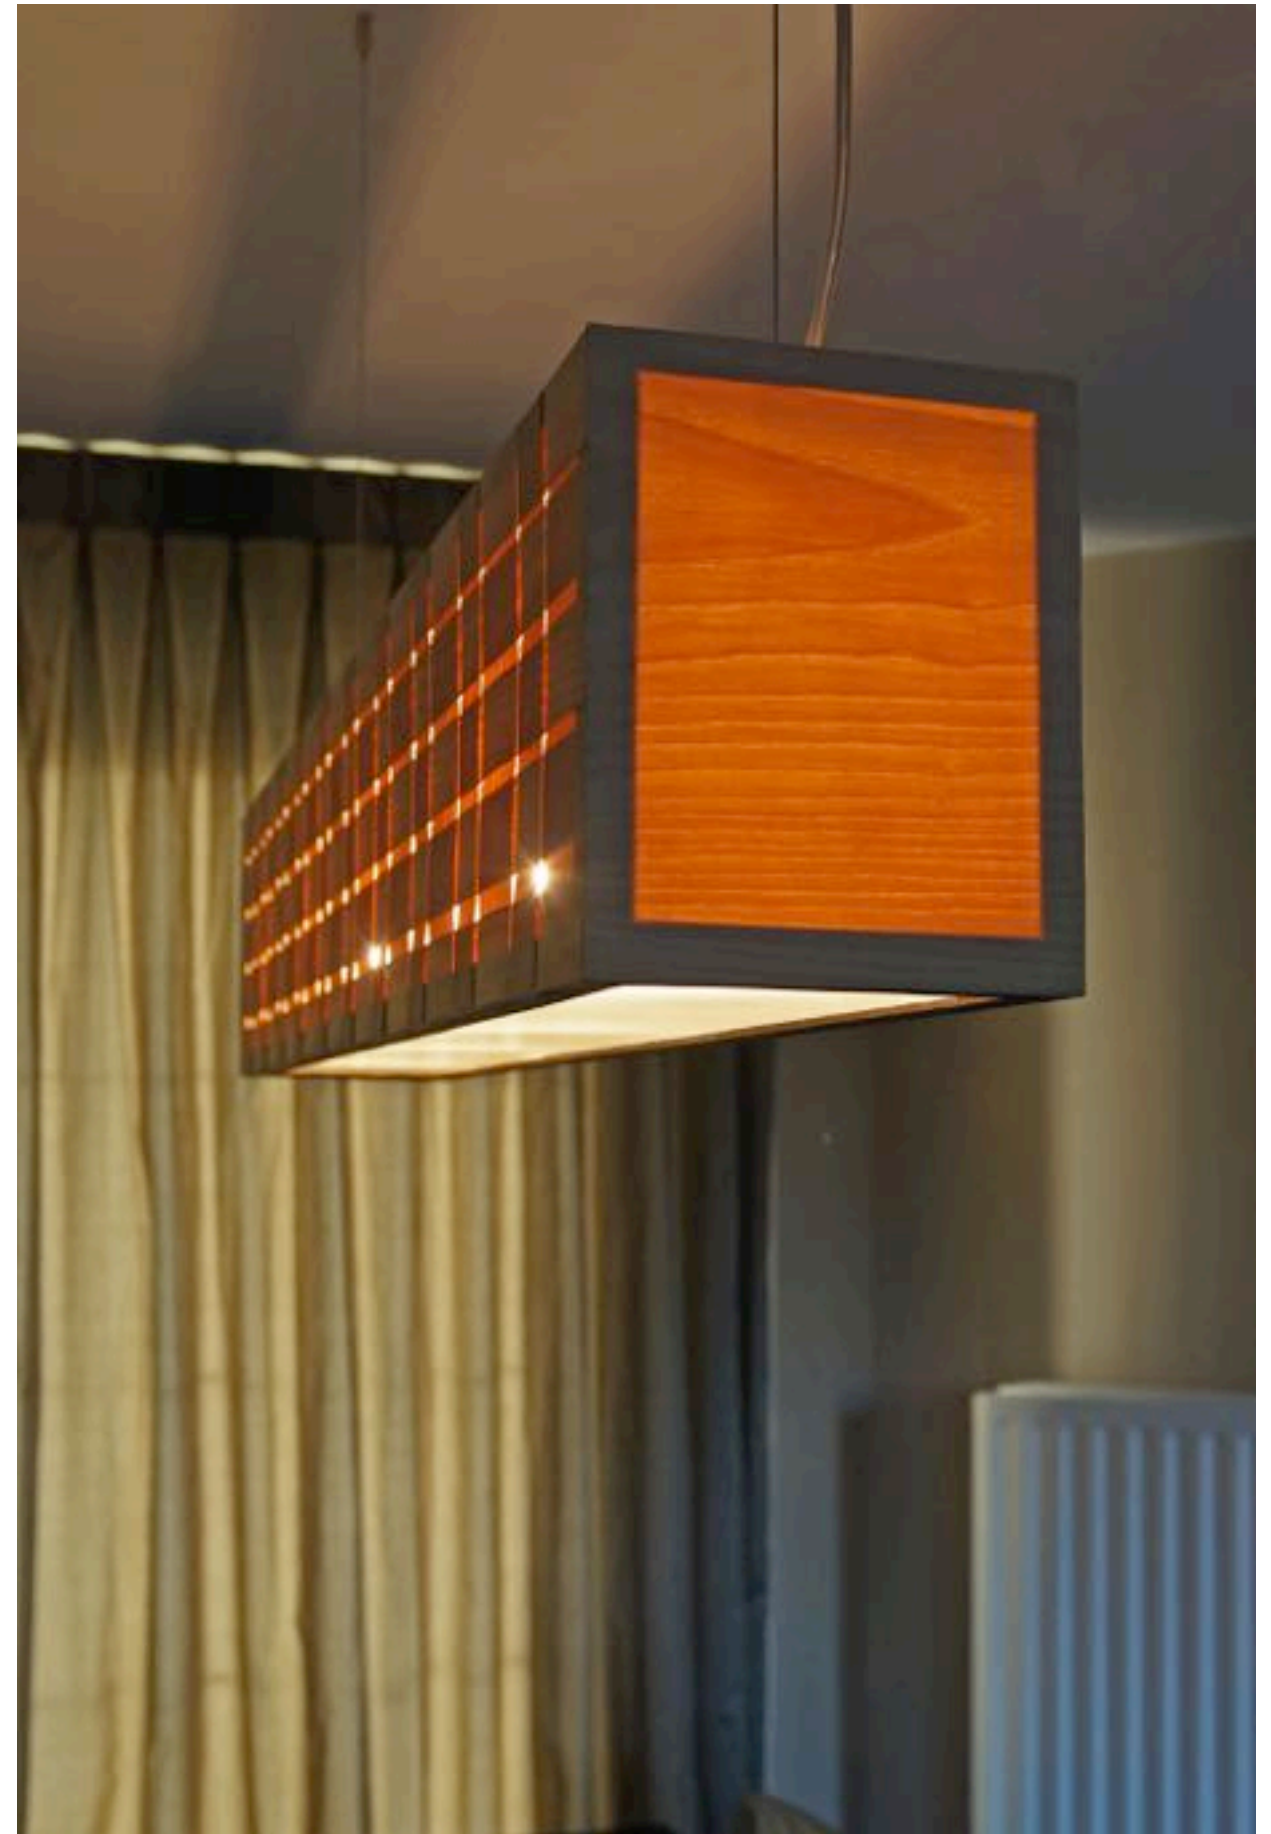

Scott

4 x max 20W E27

30
20
120

Wood	Code
Oak	30 00 00
Ash	50 00 00
Walnut	70 00 00
Zebrano	90 00 00

HL Scott

5 x max 20W E27

120
30
20

Wood	Code
Oak	30 00 00
Ash	50 00 00
Walnut	70 00 00
Zebrano	90 00 00

FL Scott