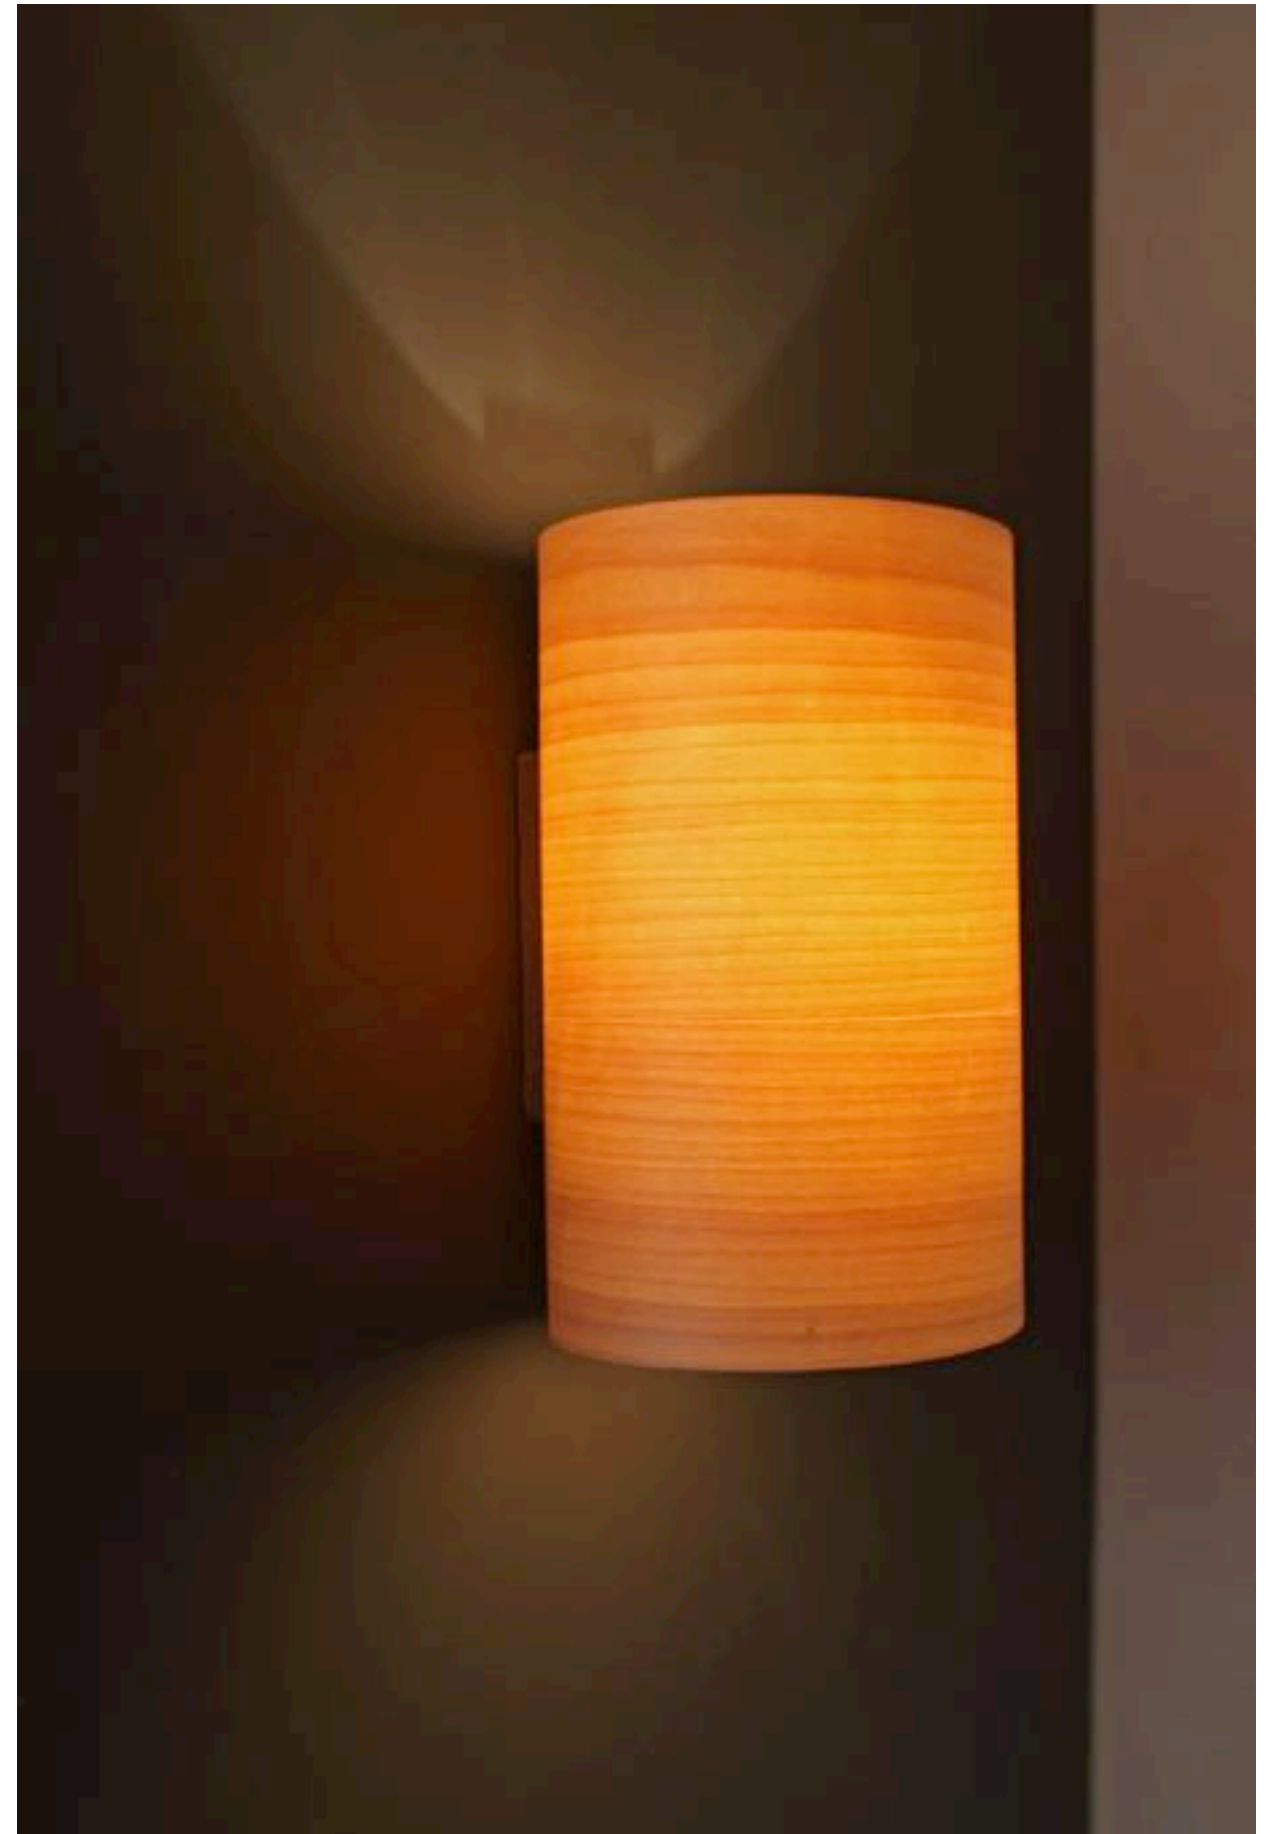

Tube mini

WOODLIGHT.be

1 x max 20W E27

H 20 cm
Dia 13 cm

Wood	Code
Oak	30 00 00
Ash	50 00 00
Walnut	70 00 00
Zebrano	90 00 00

WL Tube-mini S

2 x max 20W E27

H 33 cm
Dia 13 cm

Wood	Code
Oak	30 00 00
Ash	50 00 00
Walnut	70 00 00
Zebrano	90 00 00

WL Tube-mini M