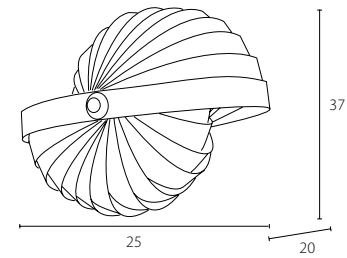

2 x max 10W G4 - 12Volt

Wood	Code
HL Nautilus	
☐ Oak	30 00 00
☐ Ash	50 00 00
☐ Walnut	70 00 00
☐ Zebrano	90 00 00