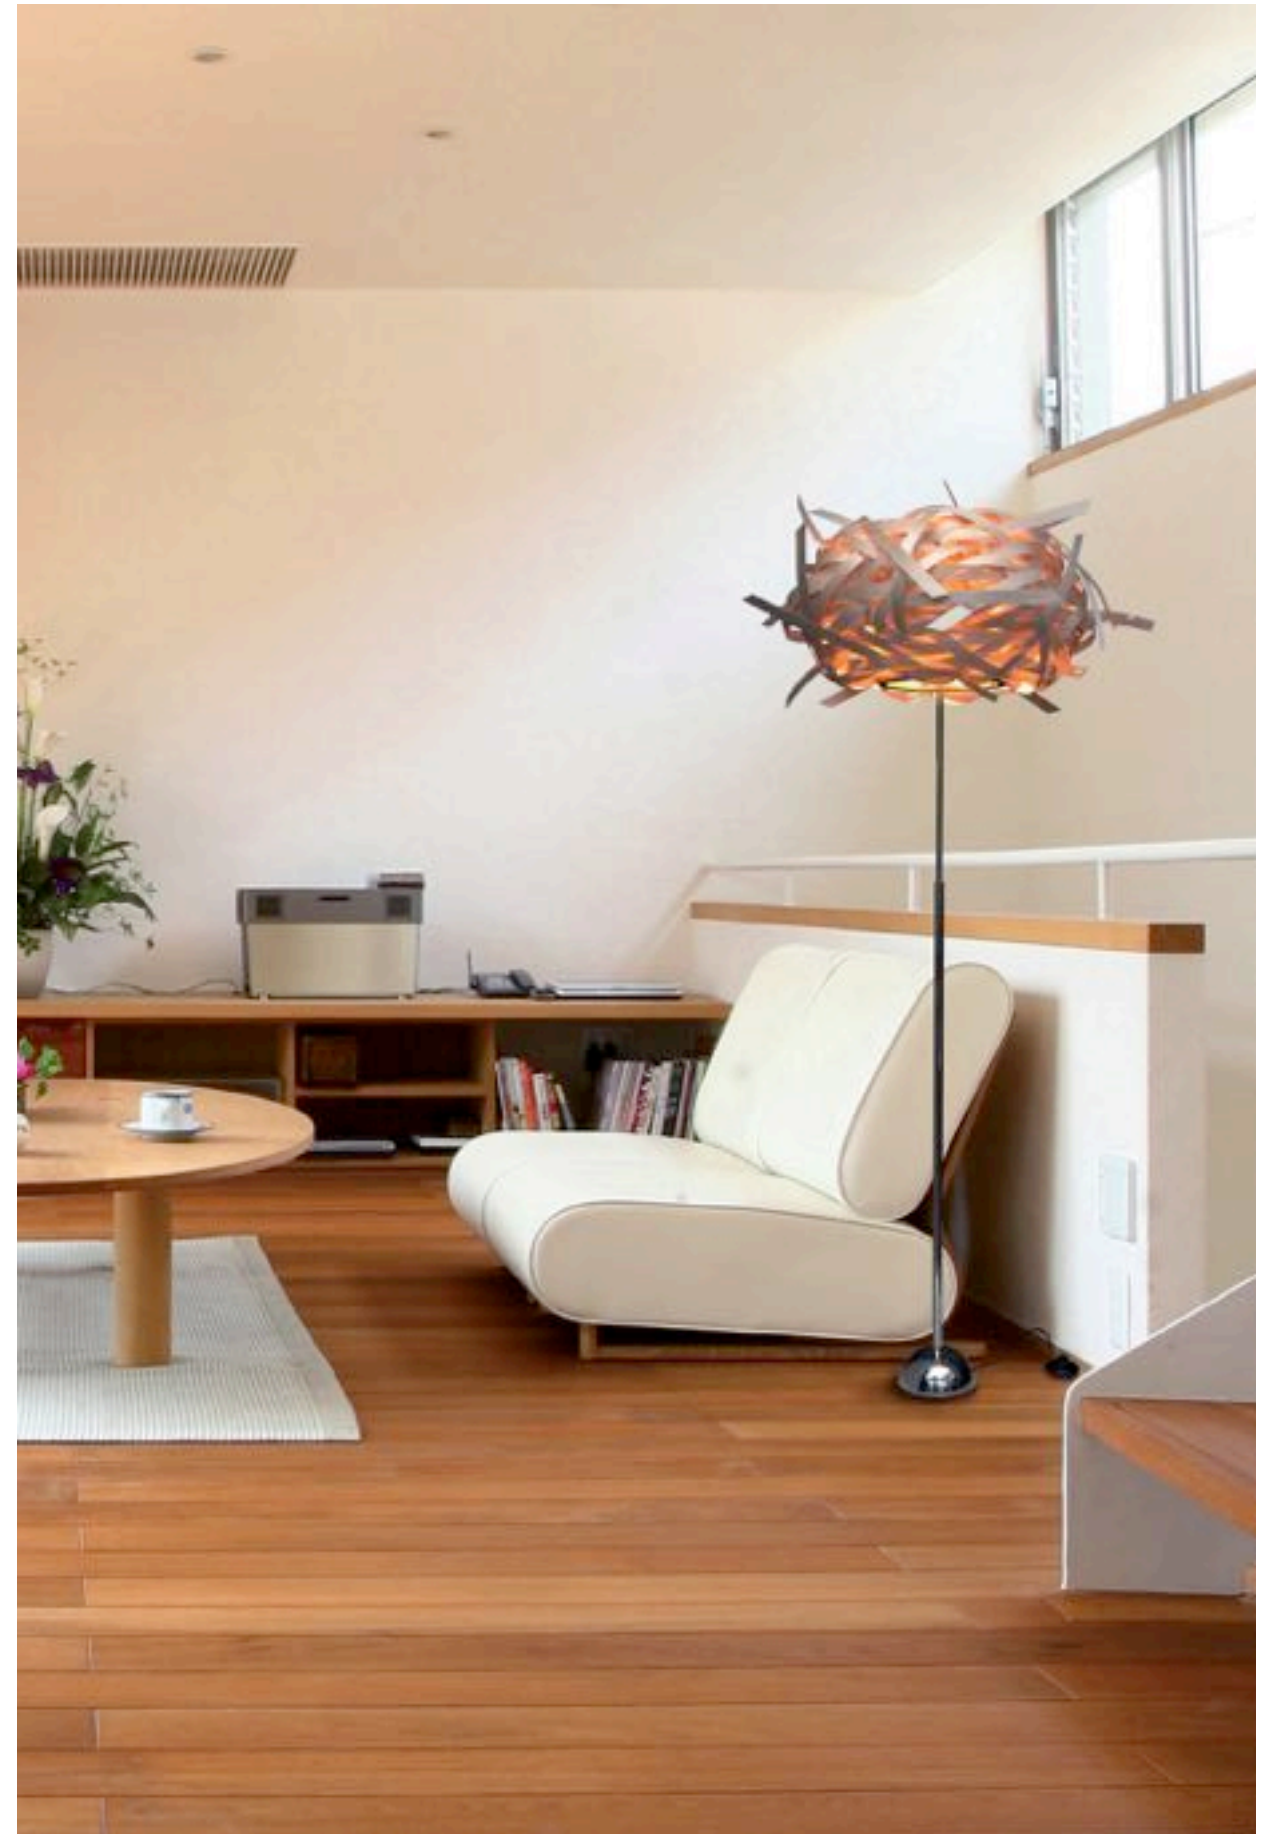

# Tree

TOUCHABLE

1 x max 20W E27  
 3kg

Wood Code  
TL Tree S **Tulipwood** 60 00 00

1 x max 20W E27  
 9kg

Wood Code  
FL Tree **Tulipwood** 60 00 00