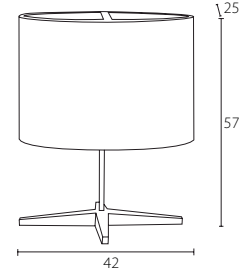

# Wing

TOUCHABLE

1 x max 20W E27

3kg

	Wood	Code
FL Wing	Ash	50 00 00

1 x max 20W E27

2kg

	Wood	Code
TL Wing 927	Walnut	70 00 00