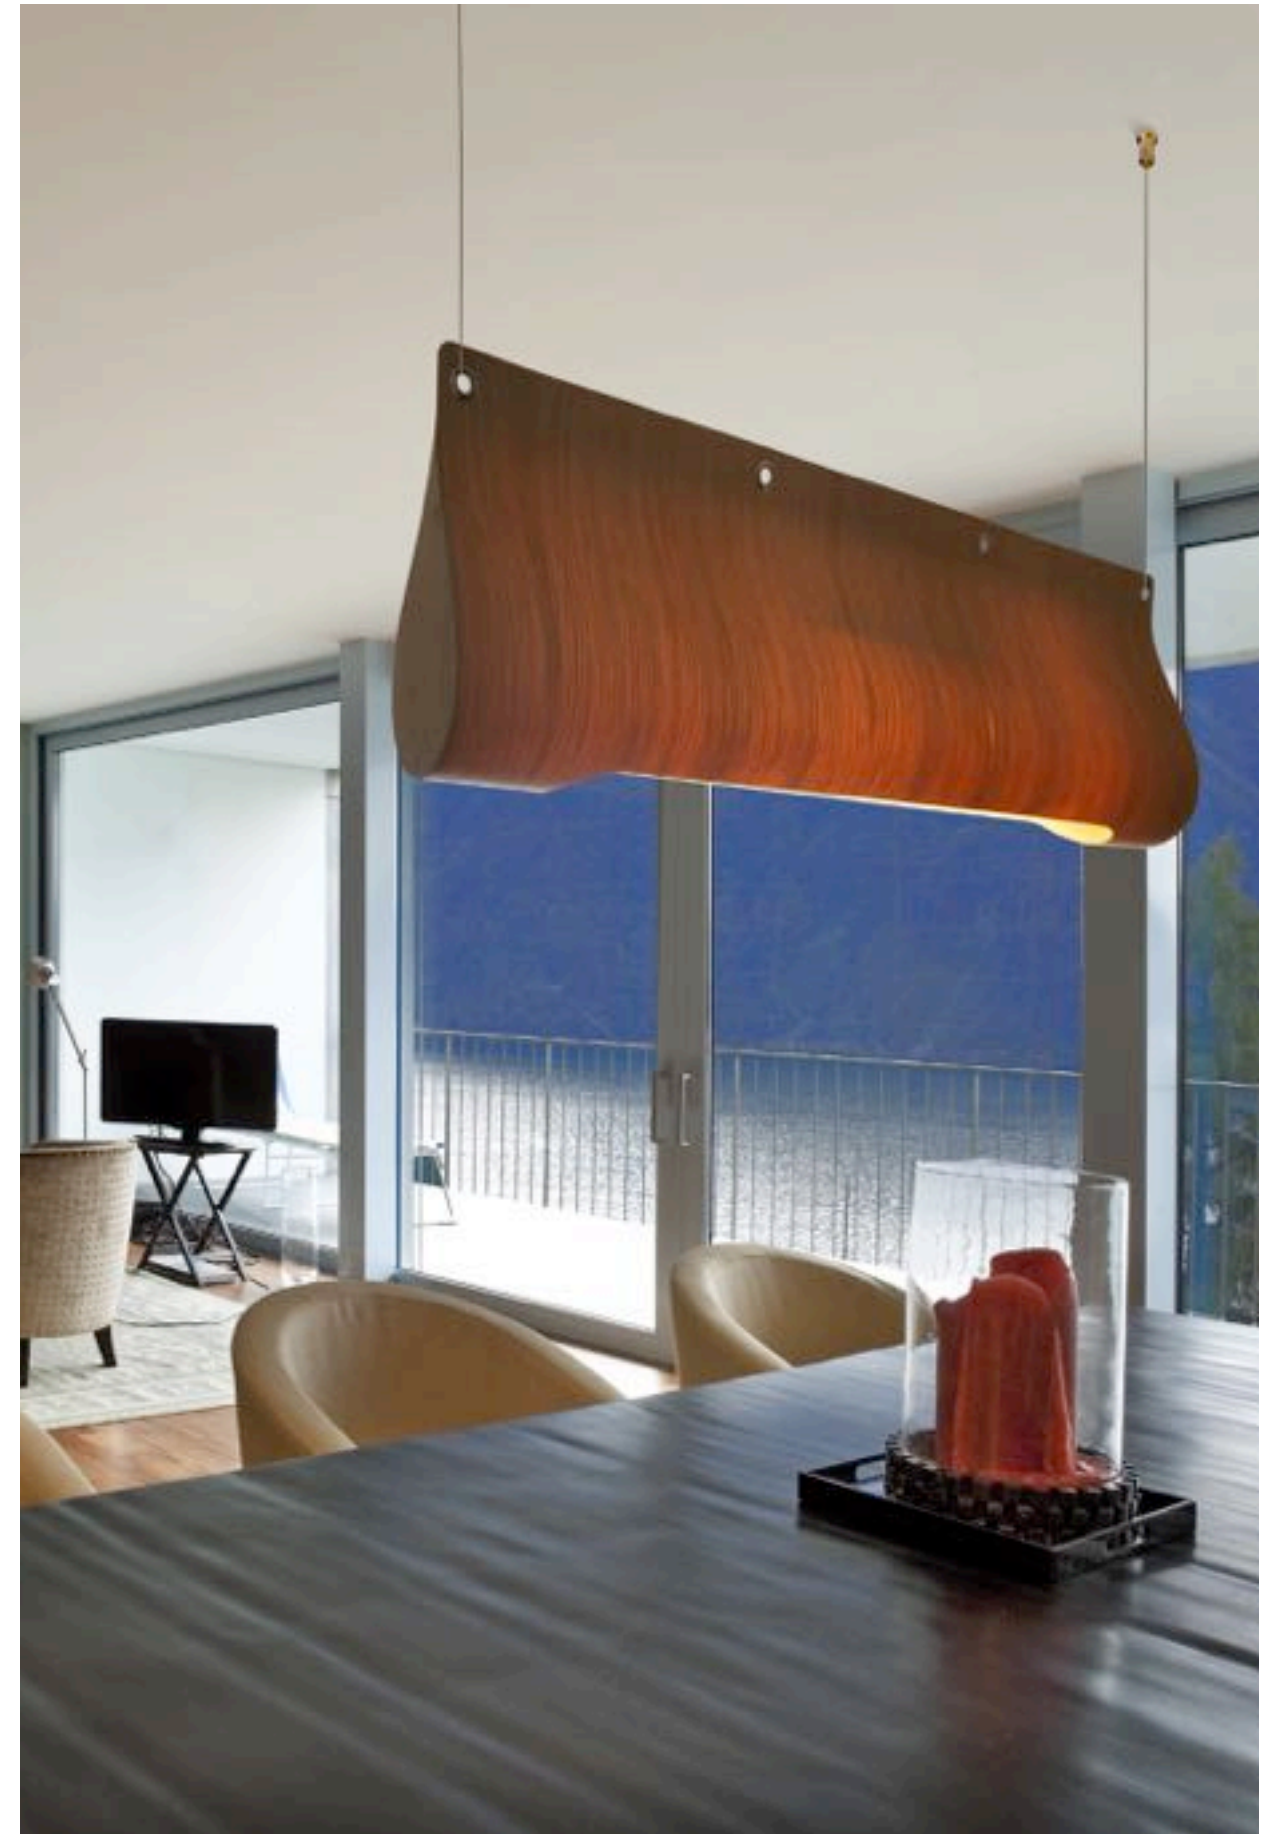

# Rain - Tube

WOODLIGHT.be

1 x  21W T5  
 2kg

94  
30

Wood	Code
Oak	30 00 00
Zebrano	90 00 00

HL Rain Tube