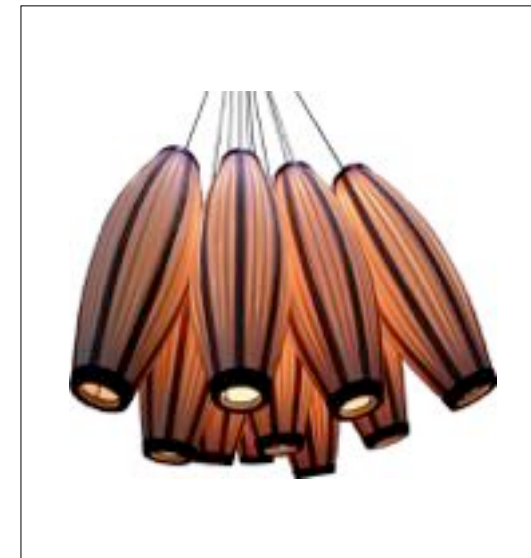

10 x max 20W E27

Wood	+ Wood	Code
HL Cotton 10S		60 70 00