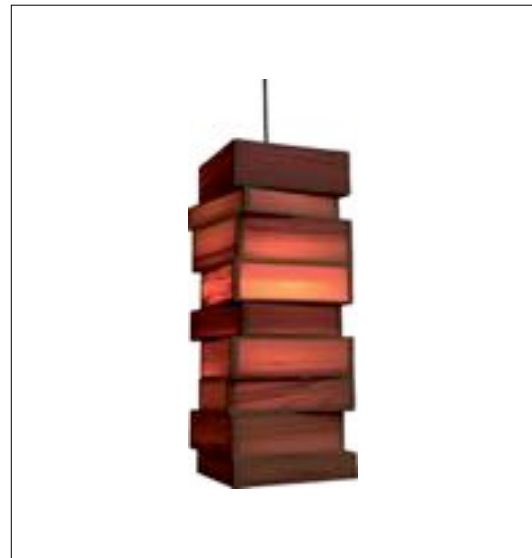

Books

TOUCHABLE

	Wood	Code
HL Books S	Ash	50 00 00