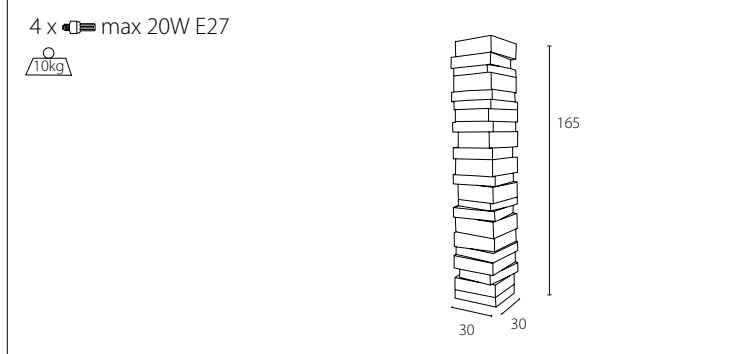

Wood	Code
FL Books	Ash	50 00 00