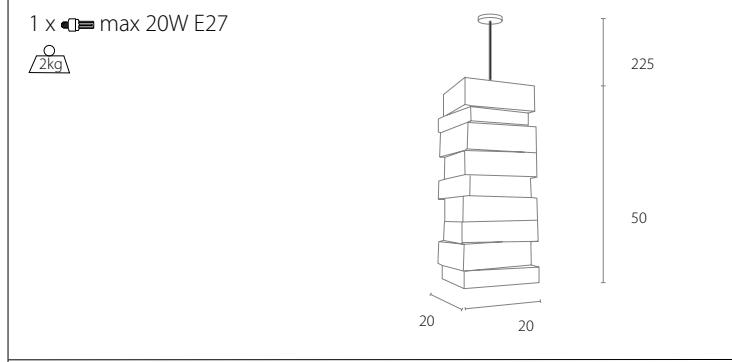

Books

TOUCHABLE

	Wood	Code
HL Books S	Ash	50 00 00