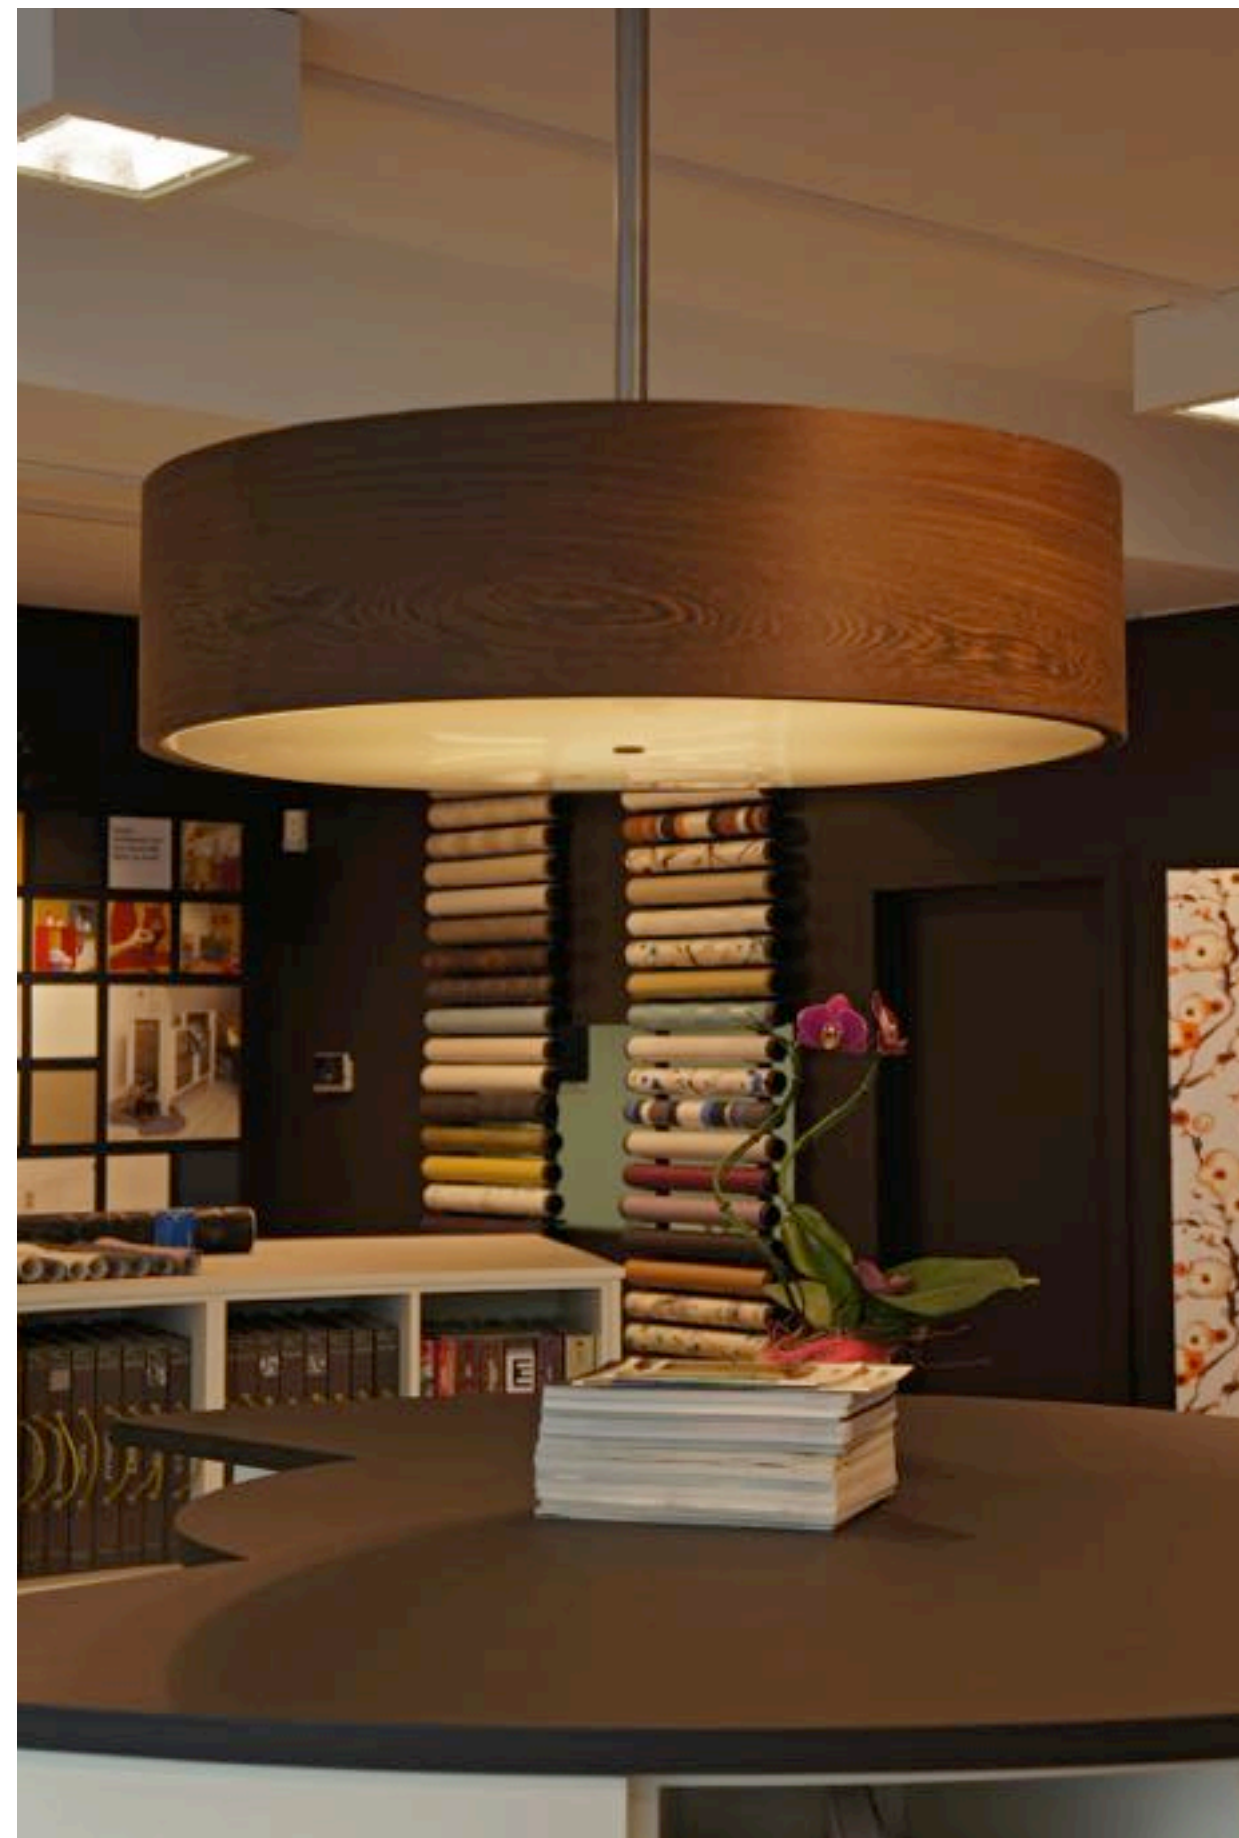

Drum

WOODLIGHT.be

3 x max 40W E27
4kg

10-100cm
(fix when ordered)
H25
Ø 80

Wood	Code
Oak	30 00 00
Maple	40 00 00
Walnut	70 00 00
Zebrano	90 00 00

HL Drum L

4 x max 40 W E27
5kg

10-100cm
(fix when ordered)
H25
Ø 100

Wood	Code
Oak	30 00 00
Maple	40 00 00
Walnut	70 00 00
Zebrano	90 00 00

HL Drum XL