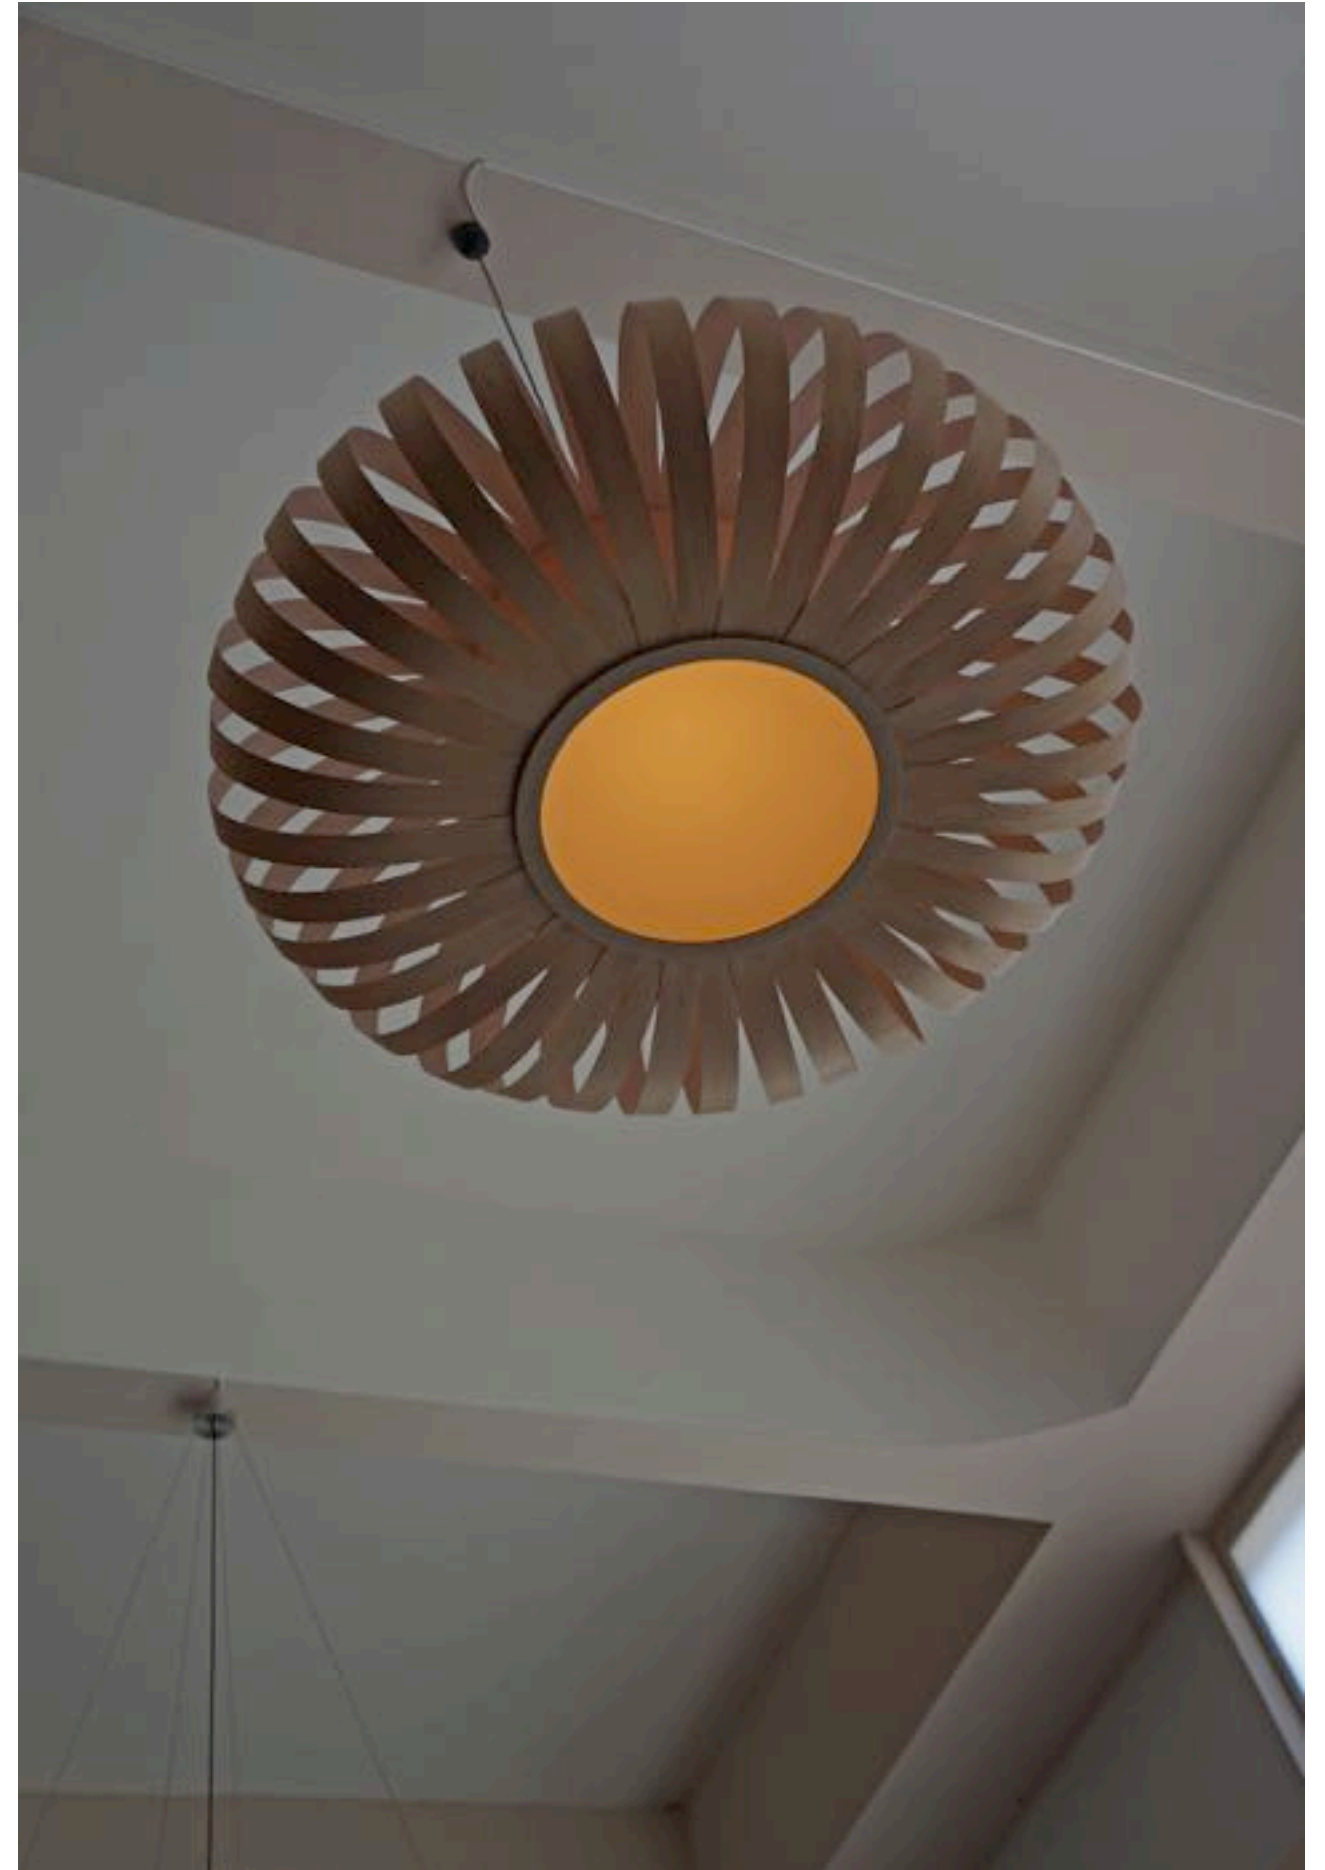

# Pumpkin

WOODLIGHT.be

1 x  max 20W E27  
 2kg

Wood	Code	+ Wood	Code
Oak	30 00 00	+ Walnut	00 70 00
Ash	50 00 00	+ Zebrano	00 90 00
Walnut	70 00 00		
Zebrano	90 00 00		

HL Pumpkin L