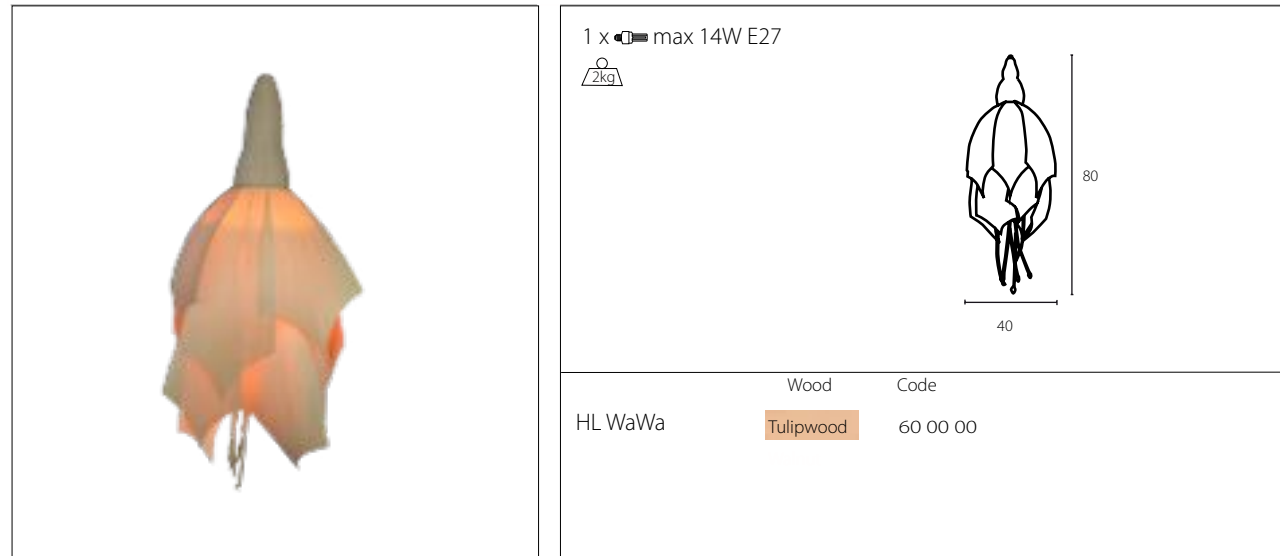

WaWa

TOUCHABLE