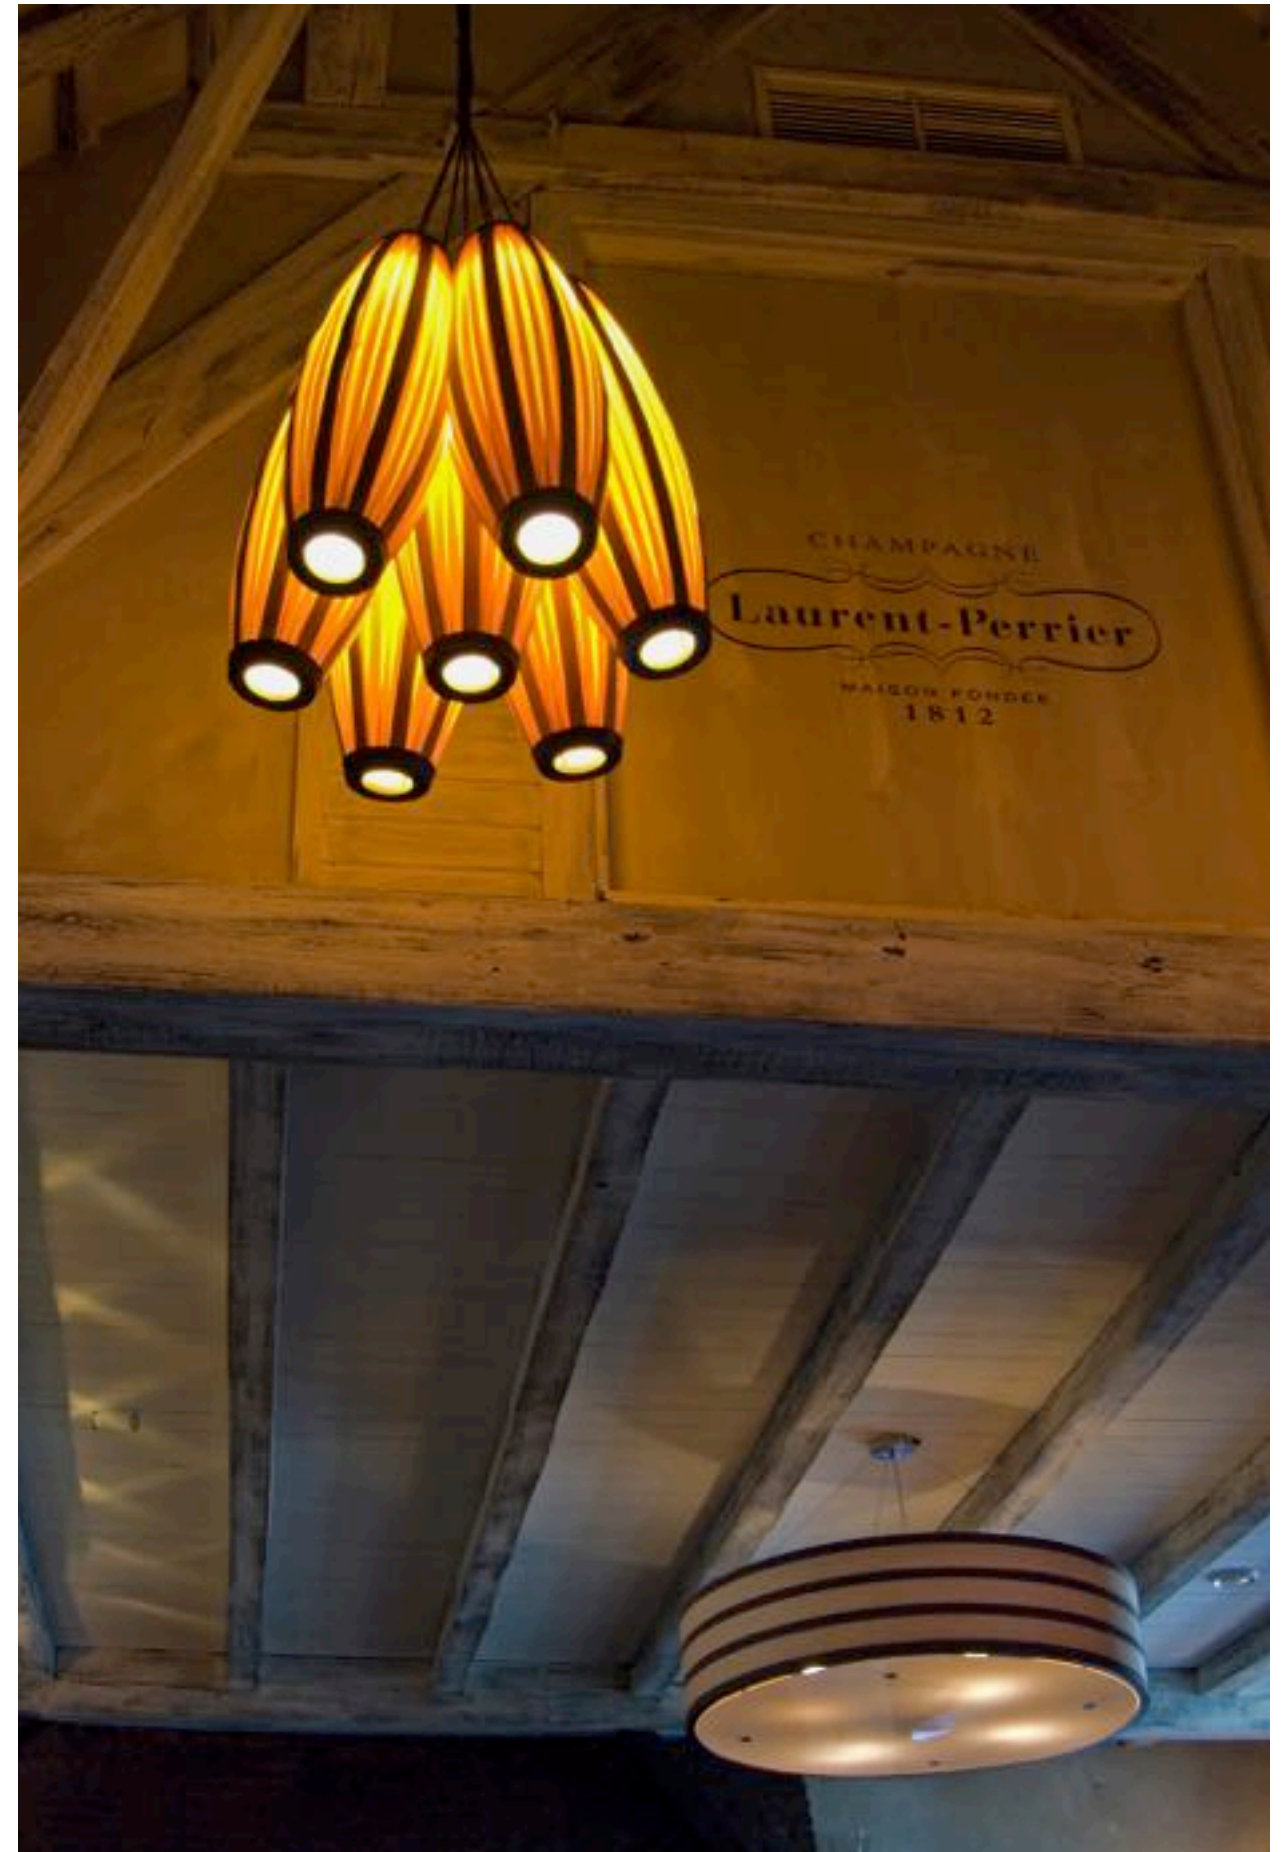

# Donut

TOUCHABLE

3 x max 20W E27

Wood	Code
HL Donut AE S <b>Tulipwood</b>	60 00 00

4 x max 20W E27

Wood	Code
HL Donut AE M <b>Tulipwood</b>	60 00 00

4 x max 20W E27

Wood	Code
HL Donut AE L <b>Tulipwood</b>	60 00 00