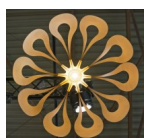

Ipaki small

Rating: Not Rated Yet

Price

[Ask a question about this product](#)

Description

Build with 12 "feathers", the wood has been bended to get this shape.
- Dia 58 cm
- Height 15 cm (including the E27 socket)

This lamp is available
- as a flat pack - easily to assemble yourselfe (15 minutes)
- fully assembled

Any lamp with E27 foot can be used depending on the use of the lamp.