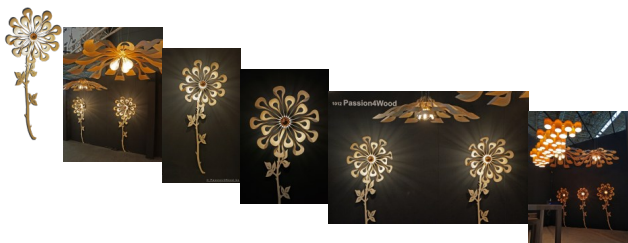

Ipaki flower

Bewertung: Noch nicht bewertet

Preis

[Eine Frage zu diesem Produkt stellen](#)

Beschreibung

The Ipaki pendant lamp can be used as a wall lamp.
As an additional feature you can add a flower stem which can also hide the powercable.
This way you do not need any electricity coming out of the wall.

Small size:

Build with 12 "feathers", the wood has been bended and glued together to get this shape.
- Dia 55 cm
- Height 25 cm (including the E27 socket)

Medium size:

Build with 2 x 9 "feathers", the wood has been bended and glued together to get this shape.
- Dia 70 cm
- Height 30 cm (including the E27 socket)

Flower stem : Height = 145 cm.