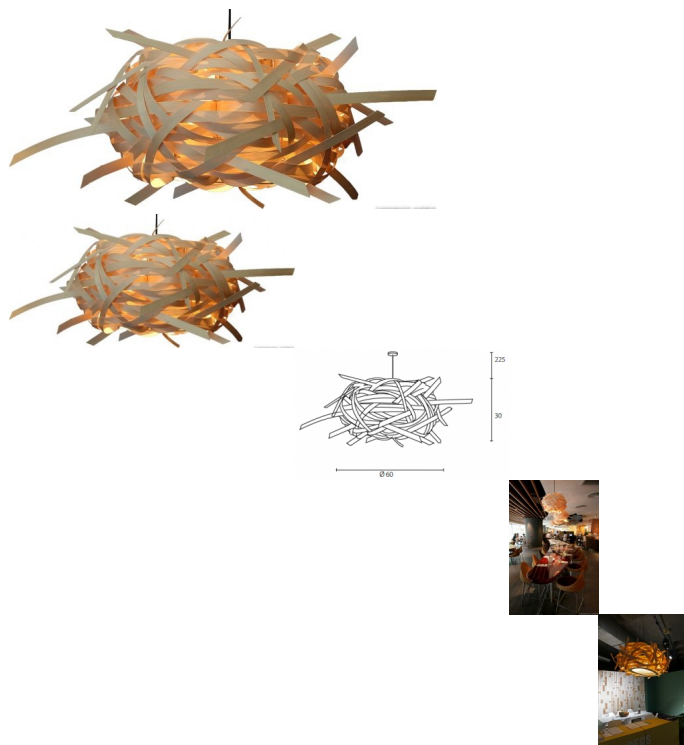

Tree

Rating: Not Rated Yet

Price

[Ask a question about this product](#)

Description

Nice and very decorative wooven lamp in toulip wood

Size :

Small (cactus) : 30 x 30 cm, 1 x E27 socket

Medium (tree) : 60 x 30 cm , 1 x E27 socket

Large (oval shape) : 80 x 120 x 40 cm, 3 x E27 sockets