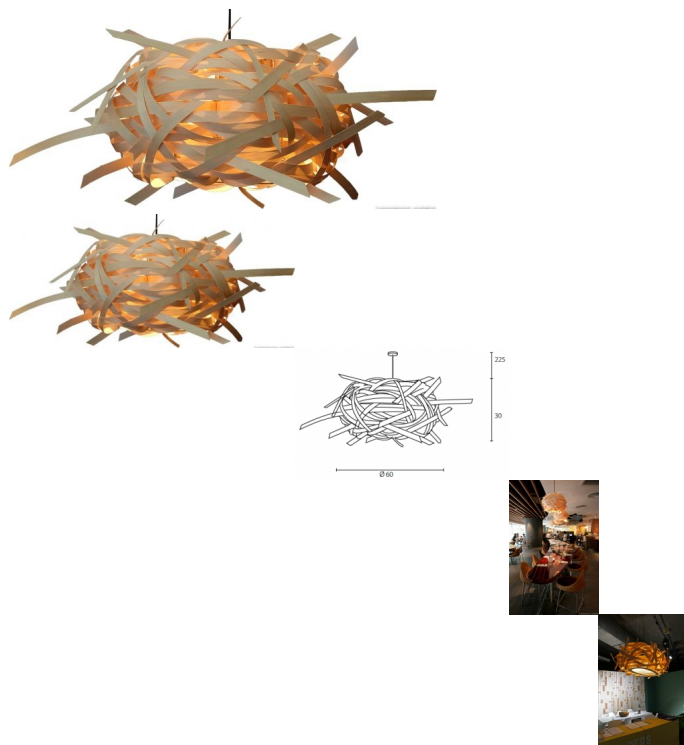

Tree

Rating: Not Rated Yet

Price

[Ask a question about this product](#)

Manufacturer [Touchable](#)

Description

Nice and very decorative woven lamp in toulip wood

Size :

Small (cactus) : 30 x 30 cm, 1 x E27 socket

Medium (tree) : 60 x 30 cm , 1 x E27 socket

Large (oval shape) : 80 x 120 x 40 cm, 3 x E27 sockets