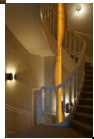

Helix

Rating: Not Rated Yet
Price

[Ask a question about this product](#)

Manufacturer [WoodLight.be](#)