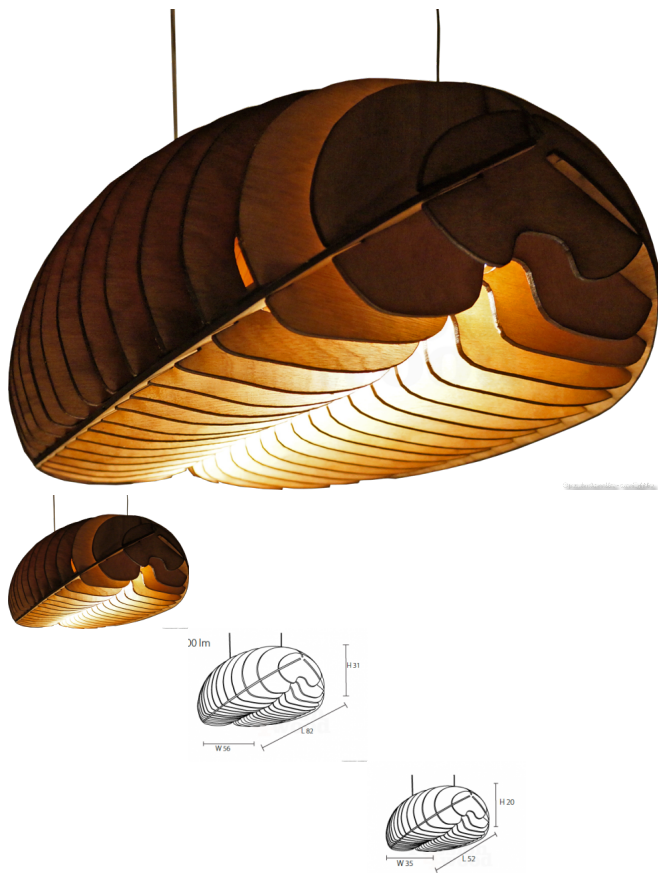

Coffee Bean

Rating: Not Rated Yet

Price

[Ask a question about this product](#)

Manufacturer [WoodLight.be](#)

Description

Looking for a special lamp for a coffee bar in wood ?

Look no further, this pendant lamp in the shape of a coffee bean can be it

Currently available in 2 sizes :

Medium : L 52 x b 35 x h 20

Large : L 82 x b 56 x h 31

And you have also the choice between Tube (T5) lamp or LED (warm white !)