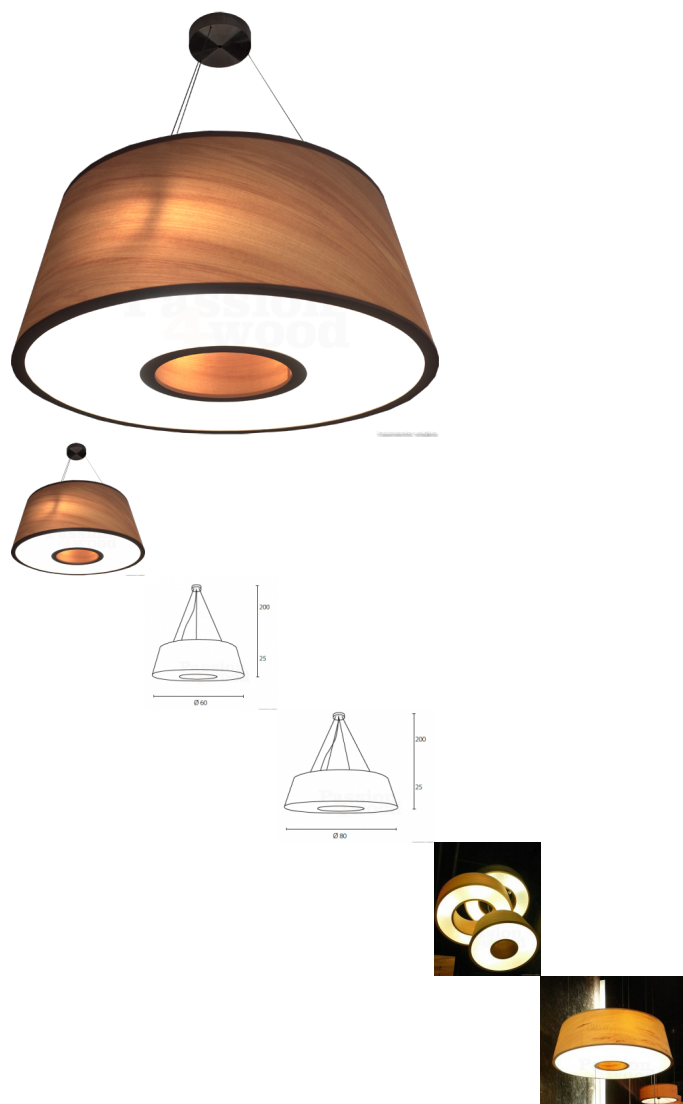

Donut

Rating: Not Rated Yet

Price

[Ask a question about this product](#)

Description

Donut series, modern lighting, ring shape for both home as office in Tulip wood.

It gives both decorative and functional light downwards.

This lamp has a concave shape, we also have the donut-ring lamp with a straight shape

Availabel in 2 Sizes

Modern wooden pendant and ceiling lights: Donut

Small : dia 60 x 25 cm
Medium : dia 80 x 25 cm