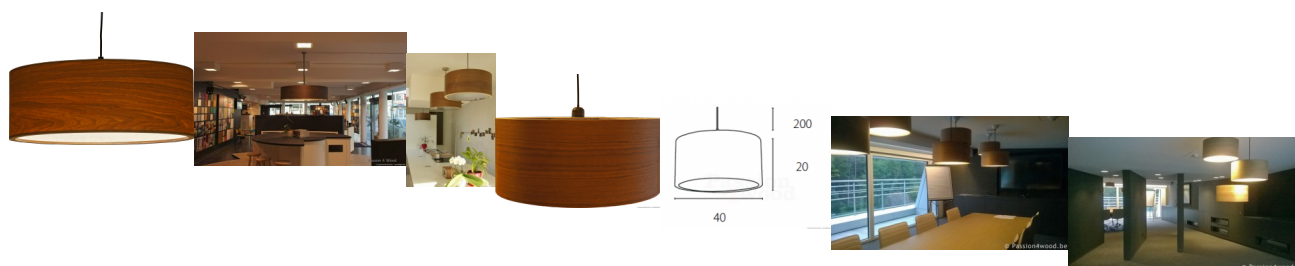

Drum

Rating: Not Rated Yet
Price

[Ask a question about this product](#)

Description

Drum lamp is a very simple and nice design.