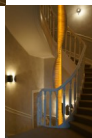

Helix

Exclusive sculptural stairwell lighting

Rating: Not Rated Yet
Price

[Ask a question about this product](#)

Helix lamp - Exclusive sculptural stairwell lighting made of maple wood

Description

Looking for a large lightsculpture, then this piece can be an option.
Especially made for stairwell Lighting.

This item is made on order only, diameter of 50 cm and length can be up to 10 meters.

If you want bigger then please ask us.

For the lighting you can choose between the white 2.700 K and or the RGB to get nice color effects.

Every kind of wood can be chosen, the lighter the wood the more transparent it will be.

The rotation can be chosen during setup.

Design by Mike Vanbellegem / Passion 4 Wood