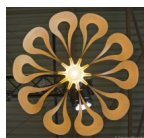

Ipaki small

Rating: Not Rated Yet

Price

[Ask a question about this product](#)

Description

Any lamp with E27 foot can be used depending on the use of the lamp.