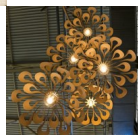

Ipaki small

Rating: Not Rated Yet

Price

[Ask a question about this product](#)

Description

Any lamp with E27 foot can be used depending on the use of the lamp.