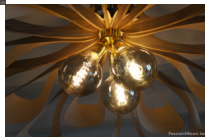

Ipaki XL

Rating: Not Rated Yet

Price

[Ask a question about this product](#)

Manufacturer WoodLight.be