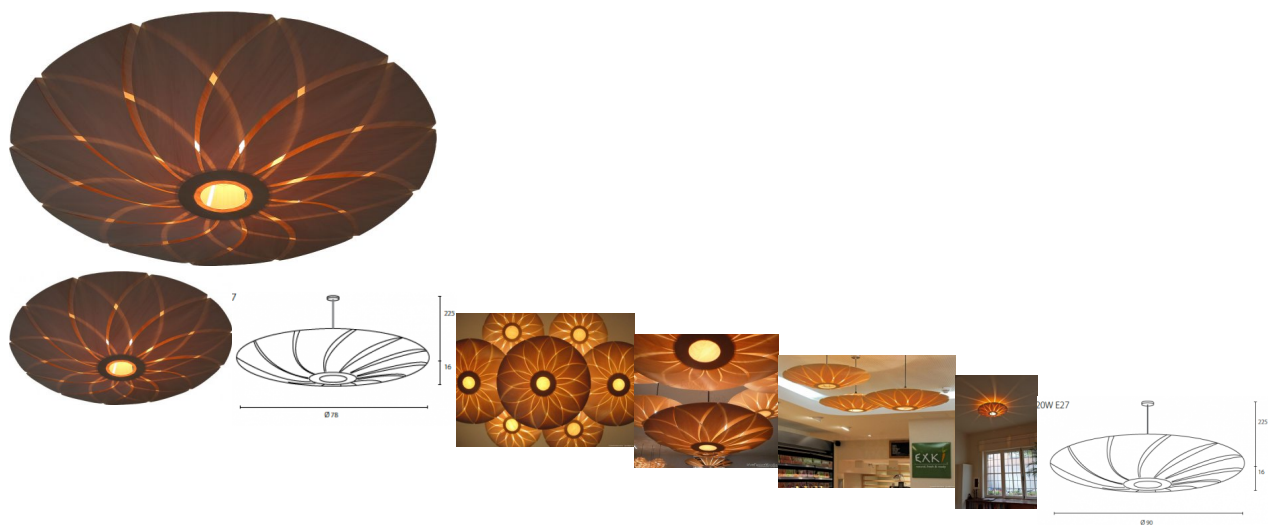

## Lotus

Rating: Not Rated Yet

**Price**

[Ask a question about this product](#)

Description

**Very nice ceiling / pendant lamp in tulipwood**

When the light is switched on a lotus appears

Sizes:

Small : 60 x 16

Medium : 78 x 15

Large : 90 x 15