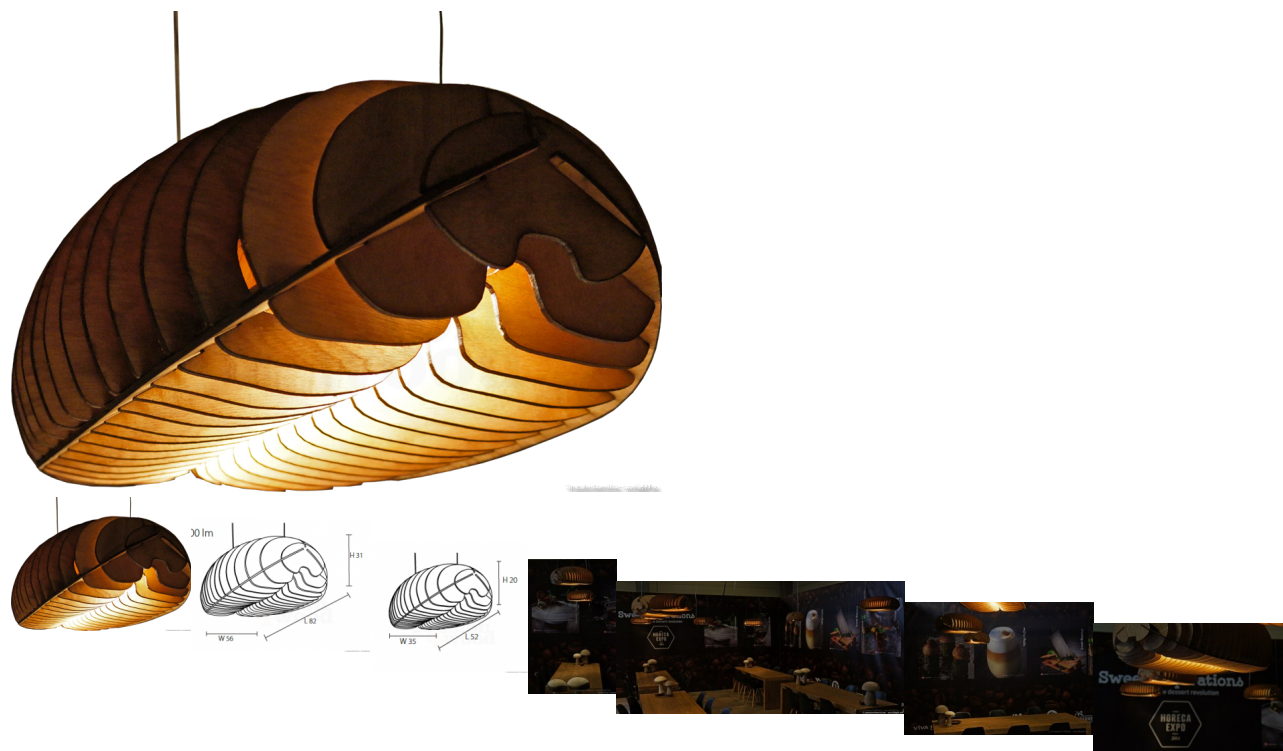

Coffee Bean

Rating: Not Rated Yet

[Ask a question about this product](#)

Description

Looking for a special lamp for a coffee bar in wood ?

Look no further, this pendant lamp in the shape of a coffee bean can be it

Currently available in 2 sizes :

Medium : L 52 x b 35 x h 20

Large : L 82 x b 56 x h 31

And you have also the choice between Tube (T5) lamp or LED (warm white !)