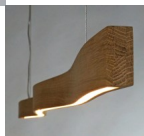

Flex

flex steambended wooden lighting passion 4 wood

Rating: Not Rated Yet

Price

[Ask a question about this product](#)

Modern wooden pendant and ceiling lights: Flex

Description

Pendant lamp made of solid oak wood, using steam to bend it in a desired form.

Standard we have this shape with a length of 1m40 cm

Any size is possible from 1m up to 2m20, steambended into a desired shape.
We are open to discuss any size & shape

Dimmable LED strip, warm white light.