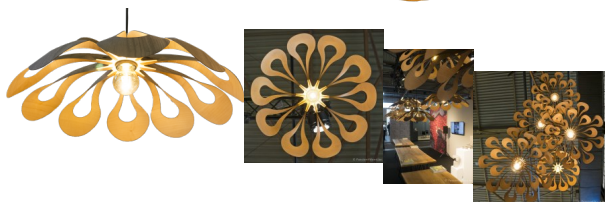

Ipaki small

Rating: Not Rated Yet

Price

[Ask a question about this product](#)

Description