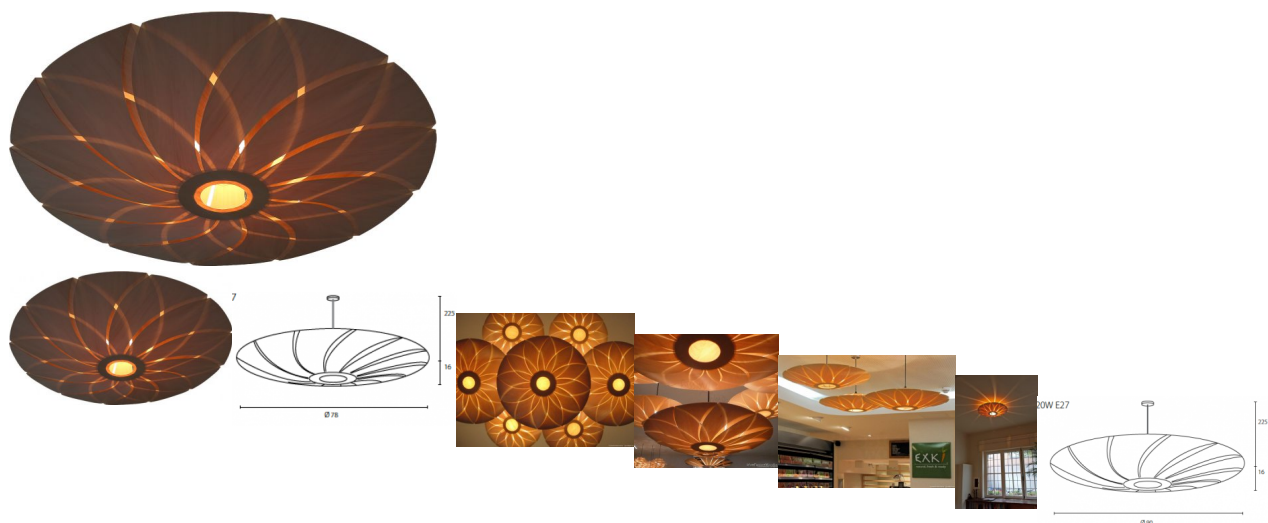

Lotus Small

Rating: Not Rated Yet

[Ask a question about this product](#)

Description

Very nice ceiling / pendant lamp in tulipwood

When the light is switched on a lotus appears

Sizes:

Small : 60 x 16

Medium : 78 x 15

Large : 90 x 15