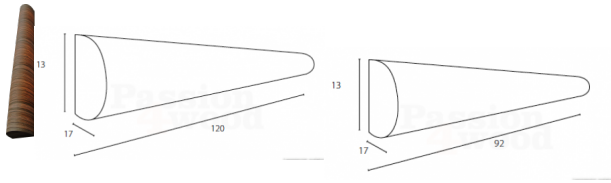

Wooden wall lamps: Tube

Rating: Not Rated Yet

Price

[Ask a question about this product](#)

Description

Wall lamp designed in house, this half "tube" can be mounted on a wall.
Glow nicely on the wall.

Available in different wood types (shown here in Zebrano), oak, beech ....

dimensions:

M: L 90 x H 14 x W 14 x 1 T5 (18W)

L: L H 120 x 14 x B14, 1 x T5 (21W)

Other sizes / shapes are possible after consultation.
Please contact us for more information.

Design: Mike Vanbellegem / Passion 4 Wood