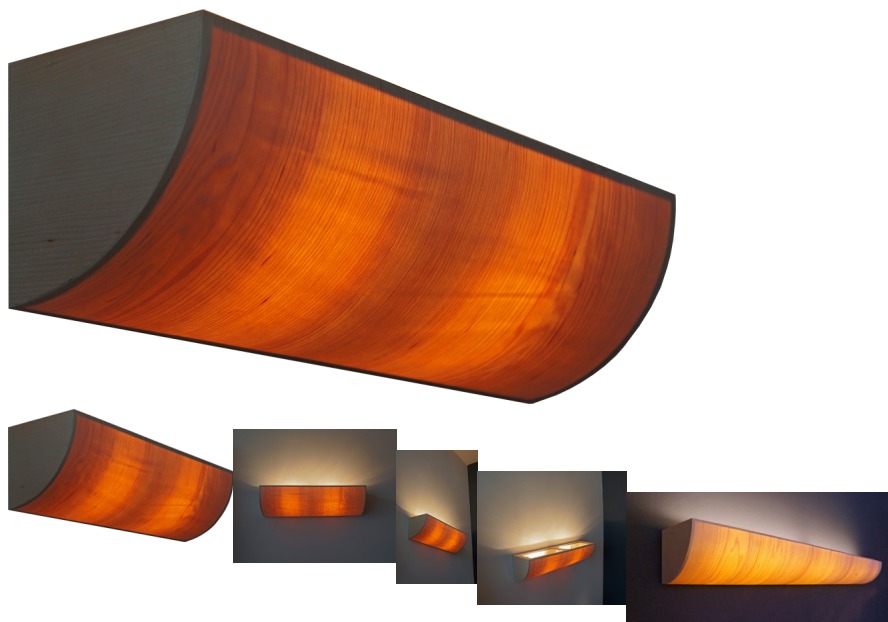

Uplight

Rating: Not Rated Yet

Price

[Ask a question about this product](#)

Description

This wall lamp has a soft light downwards and acts as uplighter

Wood: oak, maple, ash, walnut, zebrawood, ..

Dimensions:

S: 45 x 12 x 12 cm, 2 x E14 (max 2 x 40W)

M: 92 x 12 x 12 cm, 1 x T5 (18W)

L: 120 x 12 x 12 cm, 1 x T5 (21W)