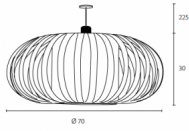

## Pumpkin

Rating: Not Rated Yet  
Price

[Ask a question about this product](#)

Description

**Lighting in pumpkin shape, different wood possible**

Small : Dia 47 cm x h 20 cm

Medium : Dia 70 cm x h 25 cm

Medium-2 : Dia 70 cm x h 30 cm

Large : Dia 90 cm x h 37 cm