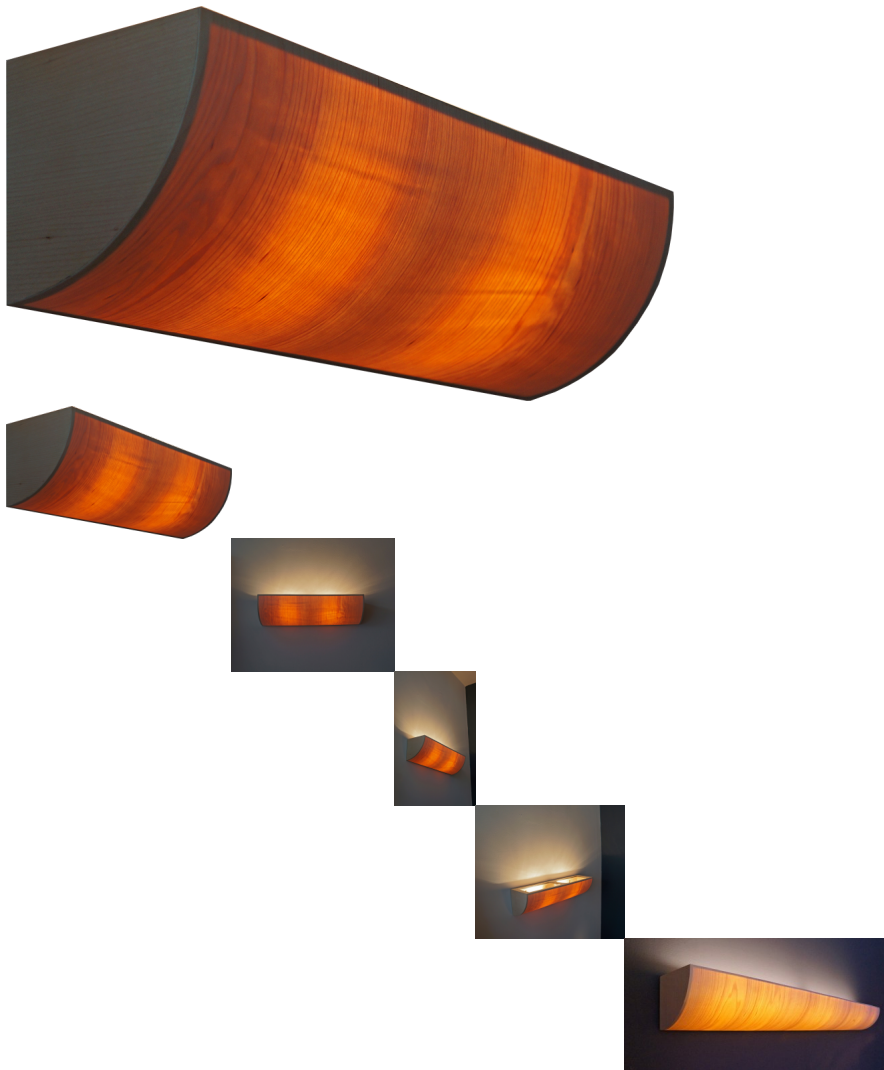

Uplight

Rating: Not Rated Yet

Price

Sales price 295,00 €

[Ask a question about this product](#)

Description

This wall lamp has a soft light downwards and acts as uplighter

Wood: oak, maple, ash, walnut, zebrawood, ..

Dimensions: