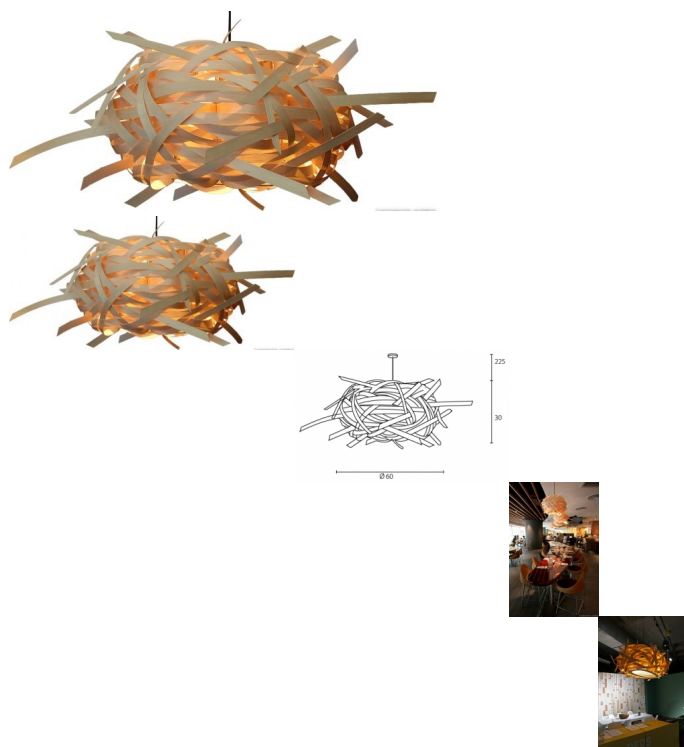

Tree

Rating: Not Rated Yet

Price

[Ask a question about this product](#)

Description

Nice and very decorative wooven lamp in toulip wood

Size :

Small (cactus) : 30 x 30 cm, 1 x E27 socket

Medium (tree) : 60 x 30 cm , 1 x E27 socket

Large (oval shape) : 80 x 120 x 40 cm, 3 x E27 sockets