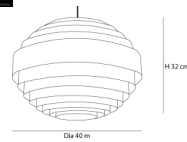

Sphere

Modern wooden pendant and ceiling lights: Sphere

Rating: Not Rated Yet

Price

[Ask a question about this product](#)

Description

Inspired on the scandinavian design of the 70s.

Several layers of veneer wood, either one color or a combination of 2 (e.g. : Maple & Walnut wood)

Small : Ø 48 x h 40 cm

Medium : Ø 58 x h 50 cm

Extra Large : Ø 150 x h 120 cm

Material: Maple, Ash, Oak, Walnut,

Cord: 2 meter cord

Light source: E27, 60W (not included)

weight: 500 - 750 g