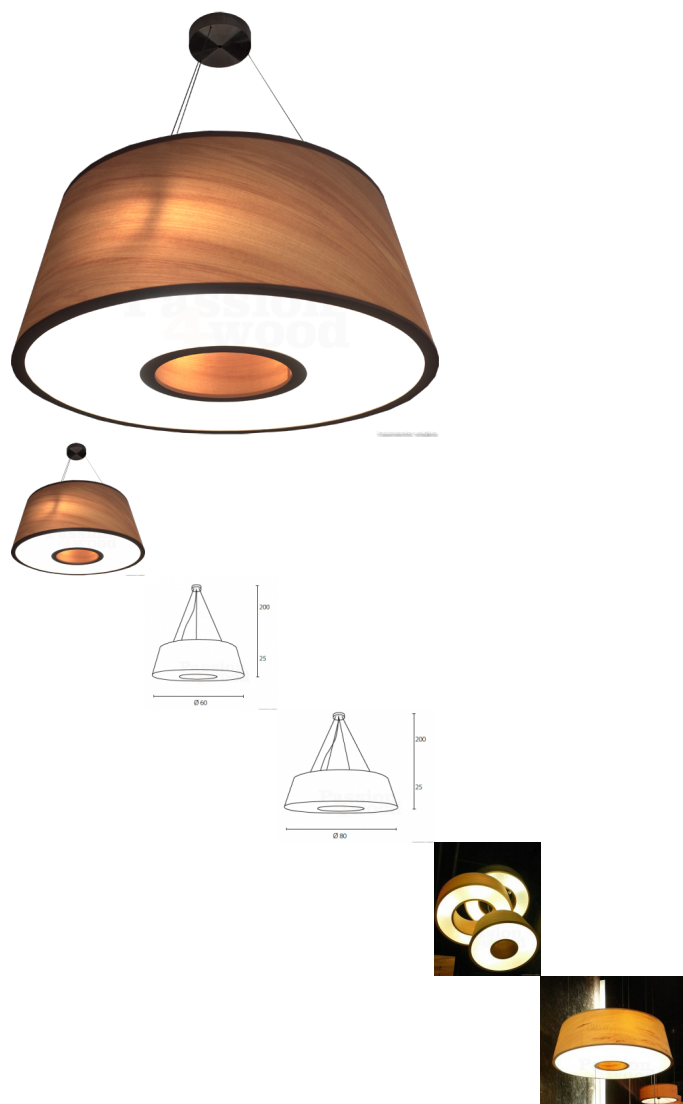

Donut

Rating: Not Rated Yet

Price

[Ask a question about this product](#)

Description

Donut series, modern lighting, ring shape for both home as office in Tulip wood.

It gives both decorative and functional light downwards.

This lamp has a concave shape, we also have the donut-ring lamp with a straight shape

Availabel in 2 Sizes