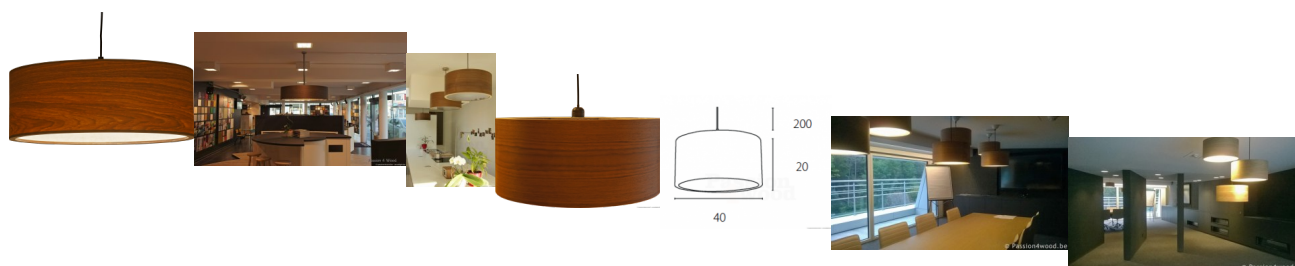

Drum

Rating: Not Rated Yet

Price

[Ask a question about this product](#)

Description

Drum lamp is a very simple and nice design.

Modern wooden pendant and ceiling lights: Drum

XS : Dia 40 x h 22 cm

S : Dia 50 X h 25 cm

M : Dia 60 X h 25 cm

1 lightsource : E27 socket

L : Dia 80 x 25 cm, 3 lights E27

XL : Dia 100 x 25 cm, 4 lights E27

Wood can be choosen : oak, ash, maple, zebrano, walnut, wenge.