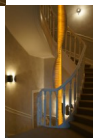

Helix

Exclusive sculptural stairwell lighting

Rating: Not Rated Yet

Price

[Ask a question about this product](#)

Helix lamp - Exclusive sculptural stairwell lighting made of maple wood

Description

Looking for a large lightsculpture, then this piece can be an option.
Especially made for stairwell Lighting.

This item is made on order only, diameter of 50 cm and length can be up to 10 meters.

If you want bigger then please ask us.

For the lighting you can choose between the white 2.700 K and or the RGB to get nice color effects.

Every kind of wood can be chosen, the lighter the wood the more transparent it will be.

The rotation can be chosen during setup.

Design by Mike Vanbellegem / Passion 4 Wood