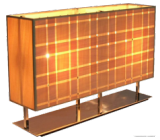

Scott

Wooden table lamps: Scott

Rating: Not Rated Yet

Price

[Ask a question about this product](#)

Description

Different sizes possible.

Standard sizes :

S : 16 x 16 x 40 cm or 60 cm

L : 60 cm x 15 cm x 40 cm high

2L : 60 cm x 15 cm x 80 cm high