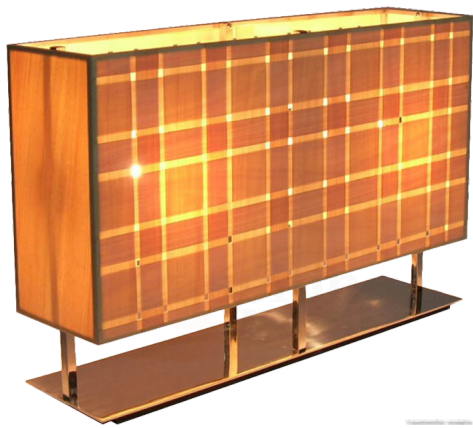

Scott

Wooden table lamps: Scott

Rating: Not Rated Yet

Price

[Ask a question about this product](#)

Description

Different sizes possible.

Standard sizes :

S : 16 x 16 x 40 cm or 60 cm

L : 60 cm x 15 cm x 40 cm high

2L : 60 cm x 15 cm x 80 cm high