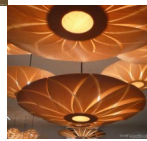

Lotus

Rating: Not Rated Yet

Price

[Ask a question about this product](#)

Description

Very nice ceiling / pendant lamp in tulipwood

When the light is switched on a lotus appears

Modern wooden pendant and ceiling lights: Lotus

Sizes:

Small : 60 x 16

Medium : 78 x 15

Large : 90 x 15