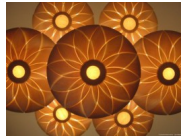

Lotus

Rating: Not Rated Yet

Price

[Ask a question about this product](#)

Description

Very nice ceiling / pendant lamp in tulipwood

When the light is switched on a lotus appears

Modern wooden pendant and ceiling lights: Lotus

Sizes:

Small : 60 x 16

Medium : 78 x 15

Large : 90 x 15