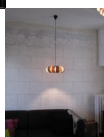

Mayom

Rating: Not Rated Yet

Price

[Ask a question about this product](#)

Description

Lighting exists of 3 different kind of wood veneer

Open at the bottom, it spreads out a nice soft tone light around and functional light to the bottom

Size: Dia 45cm x 17 cm high