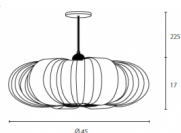

Mayom

Rating: Not Rated Yet

Price

[Ask a question about this product](#)

Description

Lighting exists of 3 different kind of wood veneer

Open at the bottom, it spreads out a nice soft tone light around and functional light to the bottom

Size: Dia 45cm x 17 cm high