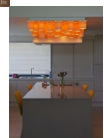

Carillon modular

Rating: Not Rated Yet

Price

[Ask a question about this product](#)

Description

With the warm colour of the maple holders its refined shape and the pleasurable LED lights this bewitching light design will surely be the eye-catcher in any given space.

Create your own sculpture ... endless possibilities !

You can work with different modules or have it custom build for you.

More info in our spec sheet which you can download [here](#)

We design for big spaces, or even smaller stand alone pieces, 3 to 500+ tubes !