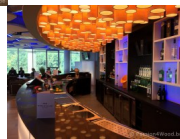

Carillon modular