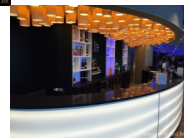

Carillon modular