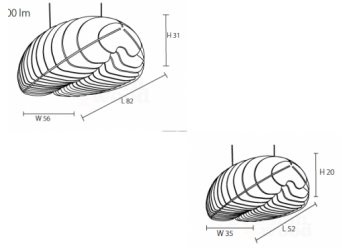

## Coffee Bean

Rating: Not Rated Yet

**Price**

[Ask a question about this product](#)

Description

**Looking for a special lamp for a coffee bar in wood ?**

Look no further, this pendant lamp in the shape of a coffee bean can be it

Currently available in 2 sizes :

Medium : L 52 x b 35 x h 20

Large : L 82 x b 56 x h 31

And you have also the choice between Tube (T5) lamp or LED (warm white !)