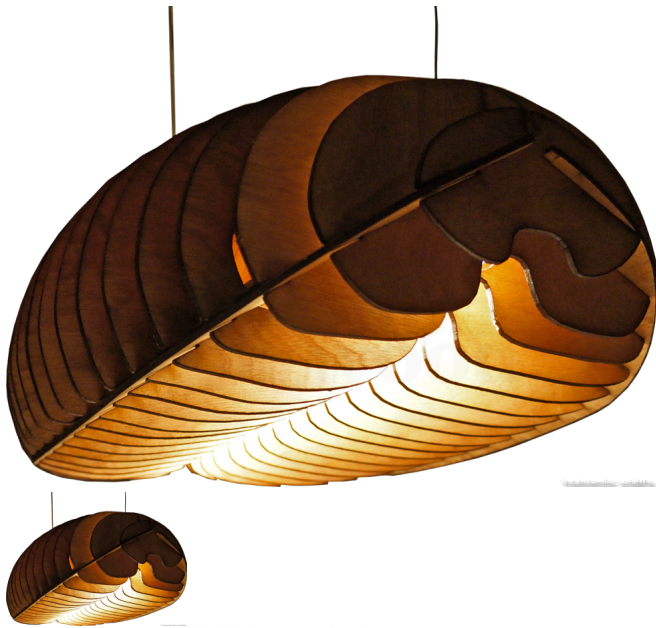

## Coffee Bean

Rating: Not Rated Yet

**Price**

[Ask a question about this product](#)

Description

**Looking for a special lamp for a coffee bar in wood ?**

Look no further, this pendant lamp in the shape of a coffee bean can be it

Currently available in 2 sizes :

Medium : L 52 x b 35 x h 20

Large : L 82 x b 56 x h 31

And you have also the choice between Tube (T5) lamp or LED (warm white !)