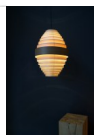

Egg

Rating: Not Rated Yet

Price

[Ask a question about this product](#)

Description

Inspired on the scandinavian design of the 70s.

Several layers of veneer wood, either one color or a combination of 2 (e.g. : Maple & Walnut wood)

Dimensions : Ø 35 x h 48 cm

Material: Maple, Ash, Oak, Walnut,

Cord: 2 meter cord

Light source: E27, 60W (not included)

weight: 500 g