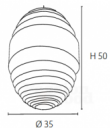

Egg

Rating: Not Rated Yet

Price

[Ask a question about this product](#)

Description

Inspired on the scandinavian design of the 70s.

Several layers of veneer wood, either one color or a combination of 2 (e.g. : Maple & Walnut wood)

Dimensions : Ø 35 x h 48 cm

Material: Maple, Ash, Oak, Walnut,

Cord: 2 meter cord

Light source: E27, 60W (not included)

weight: 500 g