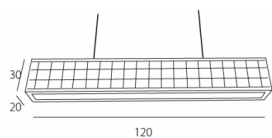

Scott

Rating: Not Rated Yet

Price

[Ask a question about this product](#)

Description

Beautiful lamp in woven toulipwood.

On order, it is possible to adapt this combination of wood, as in this photo: toulip wood & walnut.

Standard dimensions: 150 cm long x 30 cm high x 20 cm wide