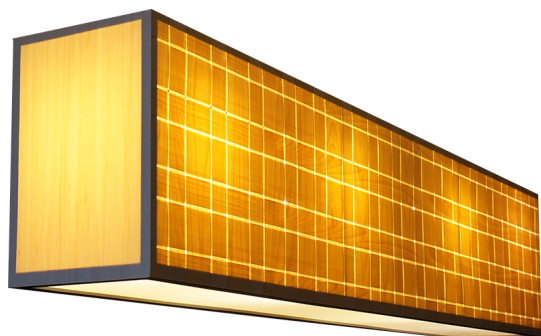

Scott

Rating: Not Rated Yet

Price

[Ask a question about this product](#)

Description

Beautiful lamp in woven toulipwood.

On order, it is possible to adapt this combination of wood, as in this photo: toulip wood & walnut.

Standard dimensions: 150 cm long x 30 cm high x 20 cm wide

Modern wooden pendant and ceiling lights: Scott

4 light fittings type E27.

Finishing bottom of plexiglass, open at the top.

Ideal for over tables, illuminated both the table and the space, and has a nice warm glow.