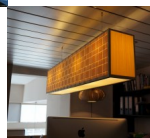

Scott

Rating: Not Rated Yet

Price

[Ask a question about this product](#)

Description

Beautiful lamp in woven toulipwood.

On order, it is possible to adapt this combination of wood, as in this photo: toulip wood & walnut.

Standard dimensions: 150 cm long x 30 cm high x 20 cm wide

Modern wooden pendant and ceiling lights: Scott

4 light fittings type E27.

Finishing bottom of plexiglass, open at the top.

Ideal for over tables, illuminated both the table and the space, and has a nice warm glow.