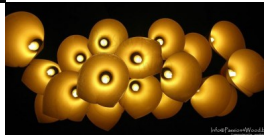

Lampyridae

Rating: Not Rated Yet
Price

[Ask a question about this product](#)

Description

Simple and nice design: folded wood veneer made into a light fixture

Size : dia 20cm x 40 cm high