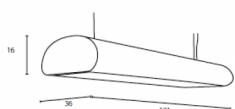

Tube

Rating: Not Rated Yet

Price

Sales price 1295,00 €

[Ask a question about this product](#)

Description

Ideal lamp for a desk, dinnertable, counter,...

Fluorescent lamps are used 830
as an option we can install a dimmer.

Sizes :

M: L 92 x B 36 x H 16 2 x T5 (18W)

L: L 121 x B 36 x H 16 2 x T5 (21W)